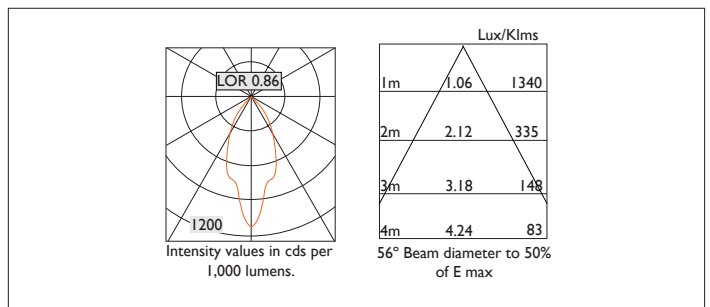

Ambiance L73 Directional

AMBIANCE L73 DIRECTIONAL Round recessed downlighter with standard white ceiling trim and a choice of deep cone reflector finish and beam distribution. 0-25° tilt. Overall diameter 73mm, cut out 67mm diameter. 3 Step MacAdam LED.

Product Number	C0263/*Engine
Lamp Type	3 Step MacAdam LED, Up to 1084lms
Reflector	Black
Beam Angle	56°
Construction	Aluminium / Steel
Ceiling Trim	White RAL 9010
IP	IP20
Control	Driver

Please Note: For lumen output/power, colour temperature and protocols and appropriate Light Engine should also be specified.