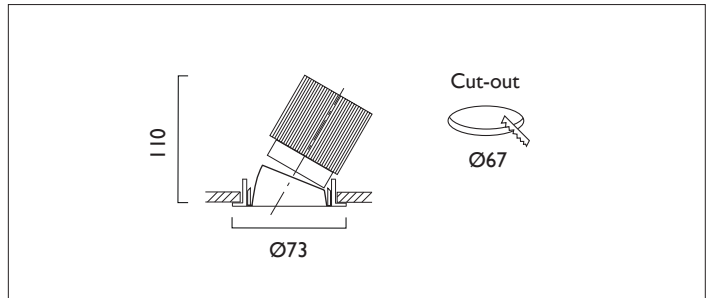

Ambiance L73 Directional

AMBIANCE L73 DIRECTIONAL Round recessed downlighter with standard white ceiling trim and a choice of deep cone reflector finish and beam distribution. 0-25° tilt. Overall diameter 73mm, cut out 67mm diameter. 3 Step MacAdam LED.

Product Number	C0263/*Engine
Lamp Type	3 Step MacAdam LED, Up to 1084lms
Reflector	Black
Beam Angle	56°
Construction	Aluminium / Steel
Ceiling Trim	White RAL 9010
IP	IP20
Control	Driver

Please Note: For lumen output/power, colour temperature and protocols and appropriate Light Engine should also be specified.