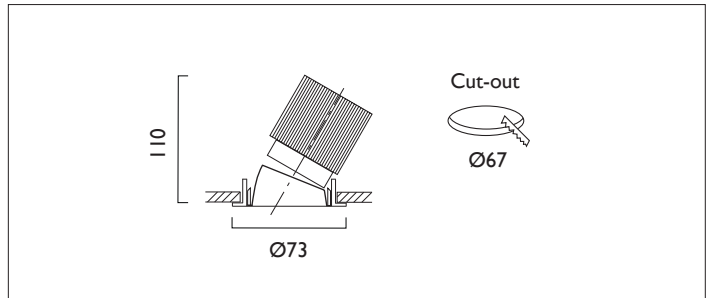

# Ambiance L73 Directional

AMBIANCE L73 DIRECTIONAL Round recessed downlighter with standard white ceiling trim and a choice of deep cone reflector finish and beam distribution. 0-25° tilt. Overall diameter 73mm, cut out 67mm diameter. 3 Step MacAdam LED.

Product Number	C0234/*Engine
Lamp Type	3 Step MacAdam LED, Up to 1084 lms
Reflector	White
Beam Angle	28°
Construction	Aluminium / Steel
Ceiling Trim	White RAL 9010
IP	IP20
Control	Driver

Please Note: For lumen output/power, colour temperature and protocols and appropriate Light Engine should also be specified.