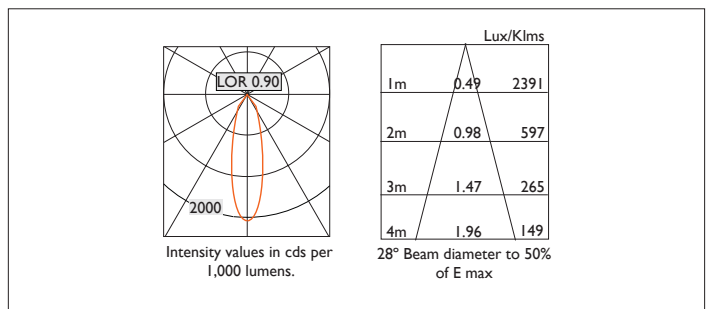

# Ambiance L73 Directional

AMBIANCE L73 DIRECTIONAL Round recessed downlighter with standard white ceiling trim and a choice of deep cone reflector finish and beam distribution. 0-25° tilt. Overall diameter 73mm, cut out 67mm diameter. 3 Step MacAdam LED.

Product Number	C0234/*Engine
Lamp Type	3 Step MacAdam LED, Up to 1084 lms
Reflector	White
Beam Angle	28°
Construction	Aluminium / Steel
Ceiling Trim	White RAL 9010
IP	IP20
Control	Driver

Please Note: For lumen output/power, colour temperature and protocols and appropriate Light Engine should also be specified.