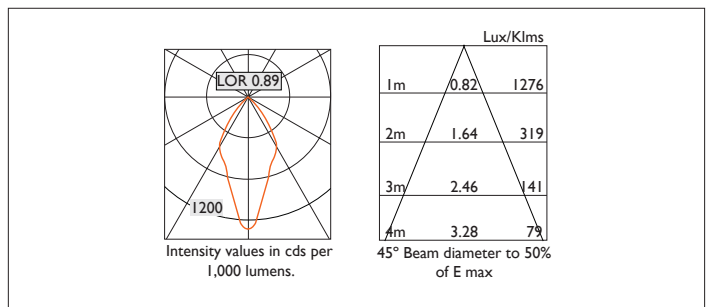

# Ambiance L73 Directional

AMBIANCE L73 DIRECTIONAL Round recessed downlighter with standard white ceiling trim and a choice of deep cone reflector finish and beam distribution. 0-25° tilt. Overall diameter 73mm, cut out 67mm diameter. 3 Step MacAdam LED.

Product Number	C0255/*Engine
Lamp Type	3 Step MacAdam LED, Up to 1084 lms
Reflector	Gold
Beam Angle	45°
Construction	Aluminium / Steel
Ceiling Trim	White RAL 9010
IP	IP20
Control	Driver

Please Note: For lumen output/power, colour temperature and protocols and appropriate Light Engine should also be specified.