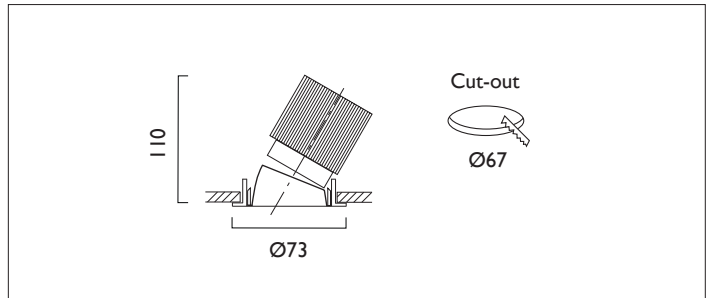

# Ambiance L73 Directional

AMBIANCE L73 DIRECTIONAL Round recessed downlighter with standard white ceiling trim and a choice of deep cone reflector finish and beam distribution. 0-25° tilt. Overall diameter 73mm, cut out 67mm diameter. 3 Step MacAdam LED.

Product Number	C0255/*Engine
Lamp Type	3 Step MacAdam LED, Up to 1084 lms
Reflector	Gold
Beam Angle	45°
Construction	Aluminium / Steel
Ceiling Trim	White RAL 9010
IP	IP20
Control	Driver

Please Note: For lumen output/power, colour temperature and protocols and appropriate Light Engine should also be specified.