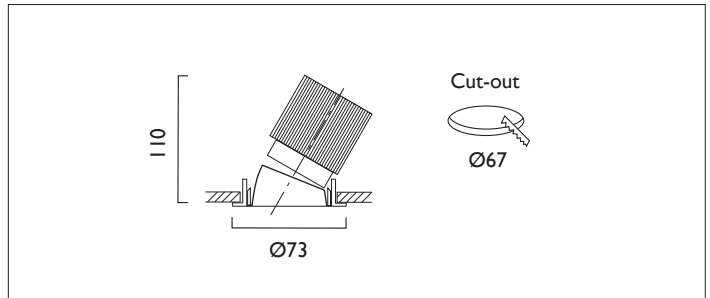

Ambiance L73 Directional

AMBIANCE L73 DIRECTIONAL Round recessed downlighter with standard white ceiling trim and a choice of deep cone reflector finish and beam distribution. 0-25° tilt. Overall diameter 73mm, cut out 67mm diameter. 3 Step MacAdam LED.

| | |
|----------------|------------------------------------|
| Product Number | C0238/*Engine |
| Lamp Type | 3 Step MacAdam LED, Up to 1084 lms |
| Reflector | Spectro Silver |
| Beam Angle | 28° |
| Construction | Aluminium / Steel |
| Ceiling Trim | White RAL 9010 |
| IP | IP20 |
| Control | Driver |