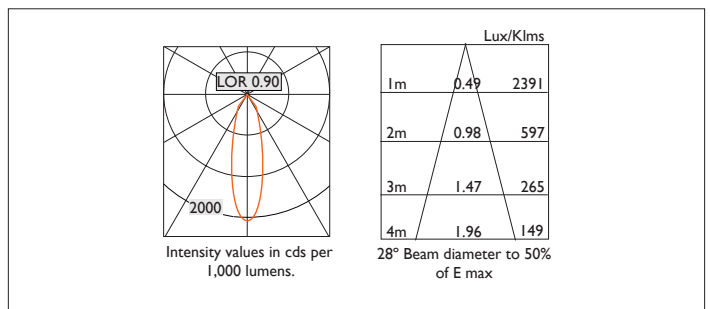

Ambiance L73 Directional

AMBIANCE L73 DIRECTIONAL Round recessed downlighter with standard white ceiling trim and a choice of deep cone reflector finish and beam distribution. 0-25° tilt. Overall diameter 73mm, cut out 67mm diameter. 3 Step MacAdam LED.

| | |
|----------------|------------------------------------|
| Product Number | C0238/*Engine |
| Lamp Type | 3 Step MacAdam LED, Up to 1084 lms |
| Reflector | Spectro Silver |
| Beam Angle | 28° |
| Construction | Aluminium / Steel |
| Ceiling Trim | White RAL 9010 |
| IP | IP20 |
| Control | Driver |