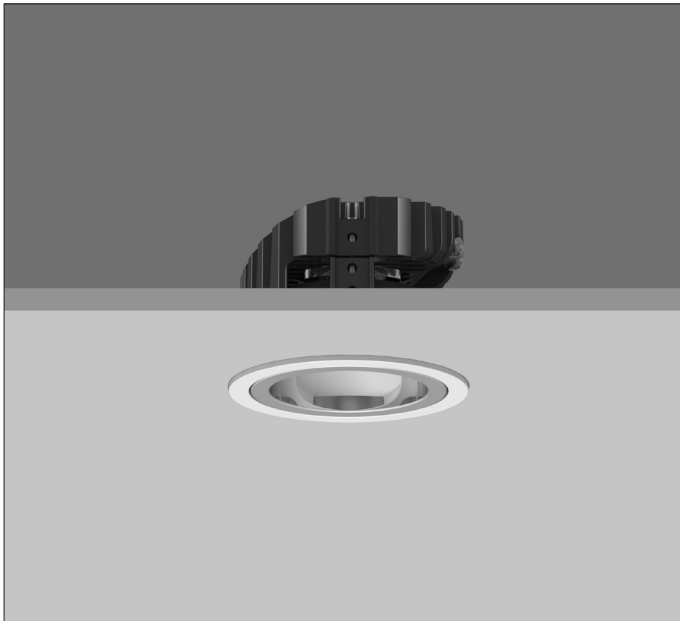

AMBIANCE LI00

AMBIANCE LI00 FIXED Round recessed downlighter with standard white ceiling trim and a choice of deep cone reflector finish and beam distribution. Overall diameter 100mm, cut out 90mm diameter. 3 Step MacAdam LED.

Product Number	C0931/*Engine
Lamp Type	3 Step MacAdam LED, Up to 1257 lumens
Reflector	Specular Silver
Beam Angle	24°
Construction	Aluminium / Steel
Ceiling Trim	White RAL 9010
IP	IP20
Control	Driver

Please Note: For lumen output/power, colour temperature and protocols and appropriate Light Engine should also be specified.

*Light Engine Specification
3 STEP MacADAM 50,000 hours >Ra80

090	904 lm	6.2W	145lm/W	180mA
100	1084 lm	7.8W	128lm/W	220mA
120	1257 lm	9.3W	129lm/W	260mA

2700K	2	0	No Emergency
3000K	3	E	Maintained Emergency
4000K	5	0	Fixed Non Dimmable
		1	1-10V
		5	DALI
		7	Lead / Trailing
		9	Addressable Inverter & Driver
		E	Maintained Emergency