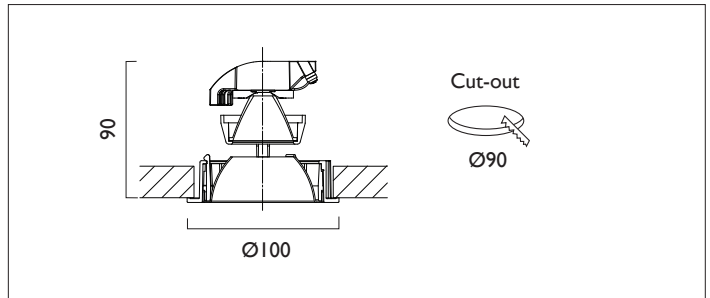

AMBIANCE LI00

AMBIANCE LI00 FIXED Round recessed downlighter with standard white ceiling trim and a choice of deep cone reflector finish and beam distribution. Overall diameter 100mm, cut out 90mm diameter. 3 Step MacAdam LED.

Product Number	C0931/*Engine
Lamp Type	3 Step MacAdam LED, Up to 1257 lumens
Reflector	Specular Silver
Beam Angle	24°
Construction	Aluminium / Steel
Ceiling Trim	White RAL 9010
IP	IP20
Control	Driver

Please Note: For lumen output/power, colour temperature and protocols and appropriate Light Engine should also be specified.