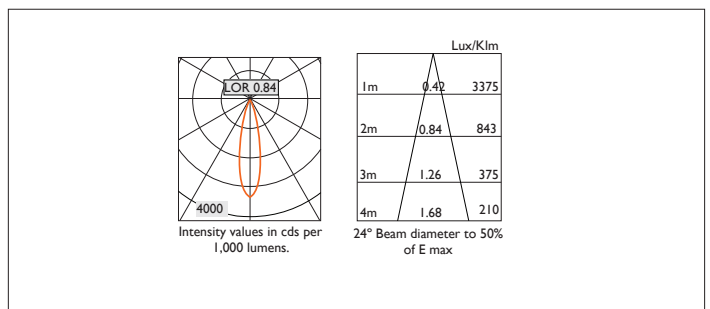

AMBIANCE LI00

AMBIANCE LI00 FIXED Round recessed downlighter with standard white ceiling trim and a choice of deep cone reflector finish and beam distribution. Overall diameter 100mm, cut out 90mm diameter. 3 Step MacAdam LED.

Product Number	C0931/*Engine
Lamp Type	3 Step MacAdam LED, Up to 1257 lumens
Reflector	Specular Silver
Beam Angle	24°
Construction	Aluminium / Steel
Ceiling Trim	White RAL 9010
IP	IP20
Control	Driver

Please Note: For lumen output/power, colour temperature and protocols and appropriate Light Engine should also be specified.