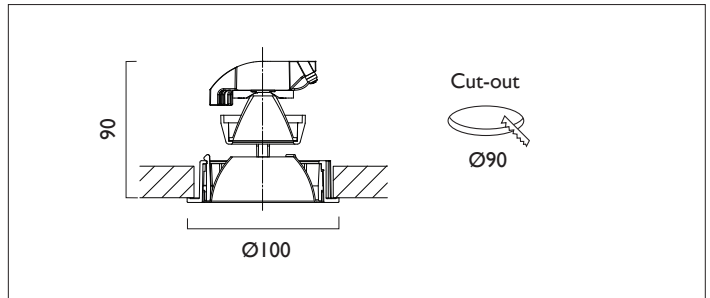

AMBIANCE LI00

AMBIANCE LI00 FIXED Round recessed downlighter with standard white ceiling trim and a choice of deep cone reflector finish and beam distribution. Overall diameter 100mm, cut out 90mm diameter. 3 Step MacAdam LED.

Product Number	C0961/*Engine
Lamp Type	3 Step MacAdam LED, Up to 1257 lumens
Reflector	Specular Silver
Beam Angle	60°
Construction	Aluminium / Steel
Ceiling Trim	White RAL 9010
IP	IP20
Control	Driver

Please Note: For lumen output/power, colour temperature and protocols and appropriate Light Engine should also be specified.