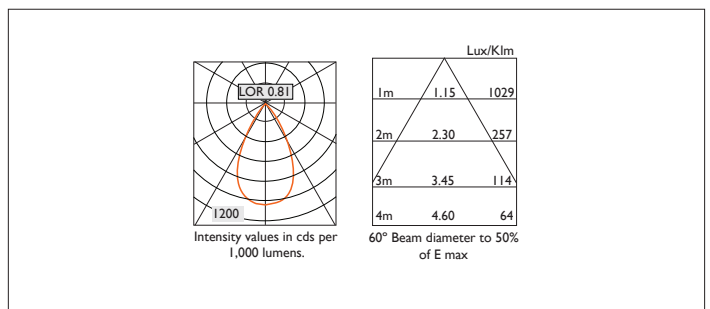

AMBIANCE LI00

AMBIANCE LI00 FIXED Round recessed downlighter with standard white ceiling trim and a choice of deep cone reflector finish and beam distribution. Overall diameter 100mm, cut out 90mm diameter. 3 Step MacAdam LED.

Product Number	C0961/*Engine
Lamp Type	3 Step MacAdam LED, Up to 1257 lumens
Reflector	Specular Silver
Beam Angle	60°
Construction	Aluminium / Steel
Ceiling Trim	White RAL 9010
IP	IP20
Control	Driver

Please Note: For lumen output/power, colour temperature and protocols and appropriate Light Engine should also be specified.