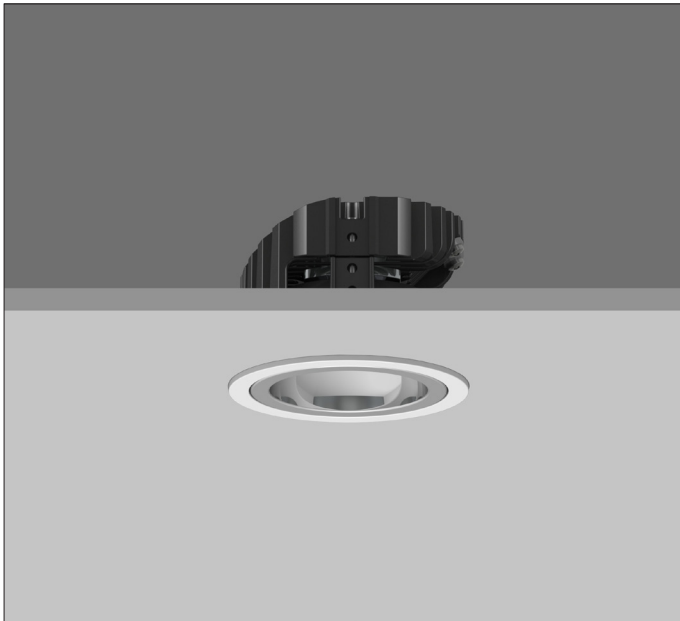

AMBIANCE LI00

AMBIANCE LI00 FIXED Round recessed downlighter with standard white ceiling trim and a choice of deep cone reflector finish and beam distribution. Overall diameter 100mm, cut out 90mm diameter. 3 Step MacAdam LED.

Product Number	C0961/*Engine
Lamp Type	3 Step MacAdam LED, Up to 1257 lumens
Reflector	Specular Silver
Beam Angle	60°
Construction	Aluminium / Steel
Ceiling Trim	White RAL 9010
IP	IP20
Control	Driver

Please Note: For lumen output/power, colour temperature and protocols and appropriate Light Engine should also be specified.

*Light Engine Specification
3 STEP MacADAM 50,000 hours >Ra80

090	904 lm	6.2W	145lm/W	180mA
100	1084 lm	7.8W	128lm/W	220mA
120	1257 lm	9.3W	129lm/W	260mA

2700K	2	0	No Emergency
3000K	3	E	Maintained Emergency
4000K	5	0	Fixed Non Dimmable
		1	1-10V
		5	DALI
		7	Lead / Trailing
		9	Addressable Inverter & Driver
		E	Maintained Emergency