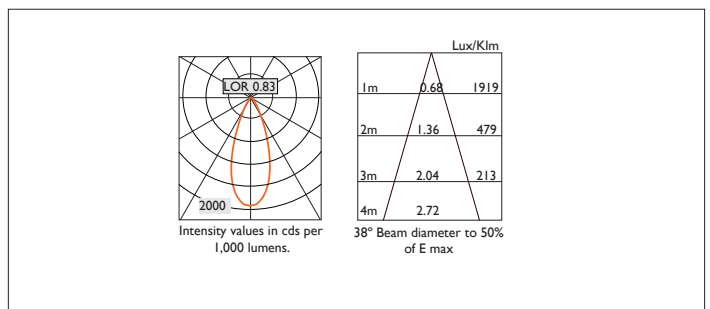

AMBIANCE LI00

AMBIANCE LI00 FIXED Round recessed downlighter with standard white ceiling trim and a choice of deep cone reflector finish and beam distribution. Overall diameter 100mm, cut out 90mm diameter. 3 Step MacAdam LED.

Product Number	C0942/*Engine
Lamp Type	3 Step MacAdam LED, Up to 1257 lumens
Reflector	Satin Silver
Beam Angle	38°
Construction	Aluminium / Steel
Ceiling Trim	White RAL 9010
IP	IP20
Control	Driver

Please Note: For lumen output/power, colour temperature and protocols and appropriate Light Engine should also be specified.