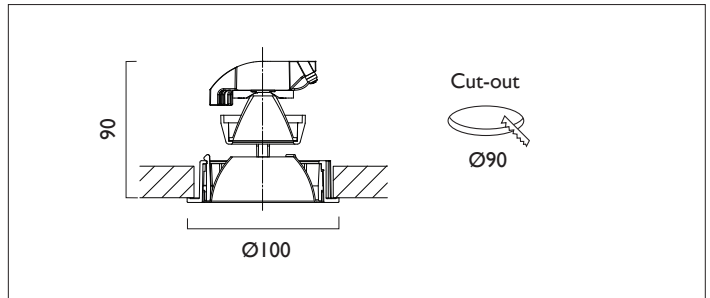

AMBIANCE LI00

AMBIANCE LI00 FIXED Round recessed downlighter with standard white ceiling trim and a choice of deep cone reflector finish and beam distribution. Overall diameter 100mm, cut out 90mm diameter. 3 Step MacAdam LED.

Product Number	C0942/*Engine
Lamp Type	3 Step MacAdam LED, Up to 1257 lumens
Reflector	Satin Silver
Beam Angle	38°
Construction	Aluminium / Steel
Ceiling Trim	White RAL 9010
IP	IP20
Control	Driver

Please Note: For lumen output/power, colour temperature and protocols and appropriate Light Engine should also be specified.