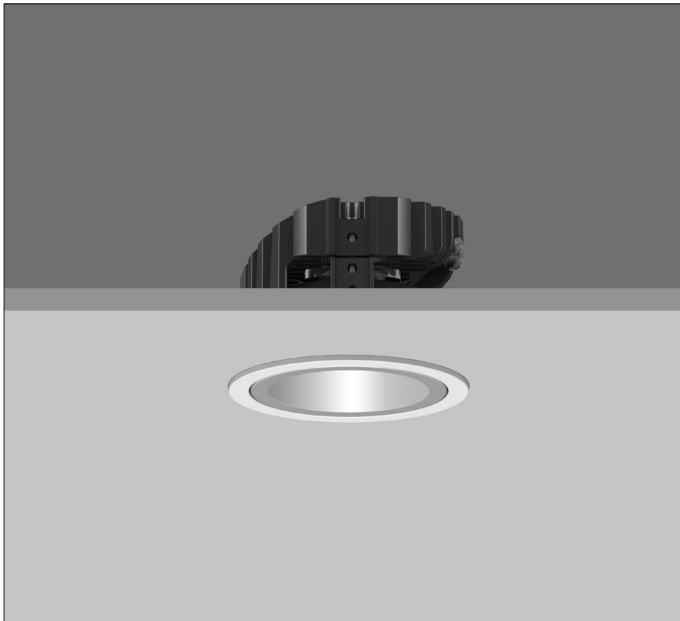

AMBIANCE LI00

AMBIANCE LI00 FIXED Round recessed downlighter with standard white ceiling trim and a choice of deep cone reflector finish and beam distribution. Overall diameter 100mm, cut out 90mm diameter. 3 Step MacAdam LED.

Product Number	C0942/*Engine
Lamp Type	3 Step MacAdam LED, Up to 1257 lumens
Reflector	Satin Silver
Beam Angle	38°
Construction	Aluminium / Steel
Ceiling Trim	White RAL 9010
IP	IP20
Control	Driver

Please Note: For lumen output/power, colour temperature and protocols and appropriate Light Engine should also be specified.

*Light Engine Specification
3 STEP MacADAM 50,000 hours >Ra80

090	---	904 lm	6.2W	145lm/W	180mA
100	---	1084 lm	7.8W	128lm/W	220mA
120	---	1257 lm	9.3W	129lm/W	260mA

2700K	2	0	No Emergency
3000K	3	E	Maintained Emergency
4000K	5	0	Fixed Non Dimmable
		1	1-10V
		5	DALI
		7	Lead / Trailing
		9	Addressable Inverter & Driver
		E	Maintained Emergency