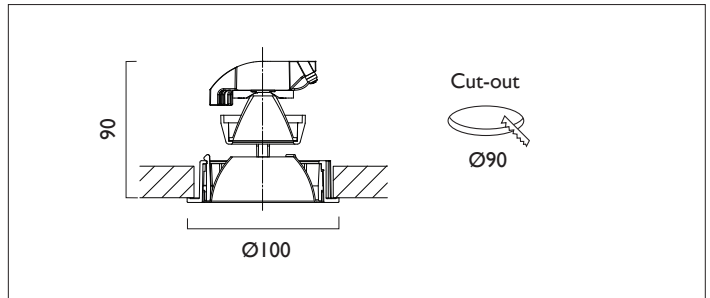

# AMBIANCE LI00

AMBIANCE LI00 FIXED Round recessed downlighter with standard white ceiling trim and a choice of deep cone reflector finish and beam distribution. Overall diameter 100mm, cut out 90mm diameter. 3 Step MacAdam LED.

Product Number	C0933/*Engine
Lamp Type	3 Step MacAdam LED, Up to 1257 lumens
Reflector	Black
Beam Angle	24°
Construction	Aluminium / Steel
Ceiling Trim	White RAL 9010
IP	IP20
Control	Driver

Please Note: For lumen output/power, colour temperature and protocols and appropriate Light Engine should also be specified.