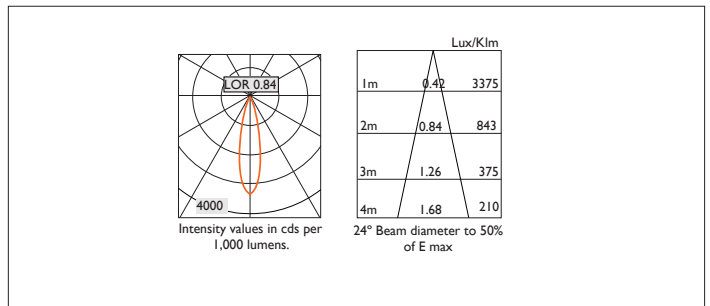

# AMBIANCE LI00

AMBIANCE LI00 FIXED Round recessed downlighter with standard white ceiling trim and a choice of deep cone reflector finish and beam distribution. Overall diameter 100mm, cut out 90mm diameter. 3 Step MacAdam LED.

Product Number	C0933/*Engine
Lamp Type	3 Step MacAdam LED, Up to 1257 lumens
Reflector	Black
Beam Angle	24°
Construction	Aluminium / Steel
Ceiling Trim	White RAL 9010
IP	IP20
Control	Driver

Please Note: For lumen output/power, colour temperature and protocols and appropriate Light Engine should also be specified.