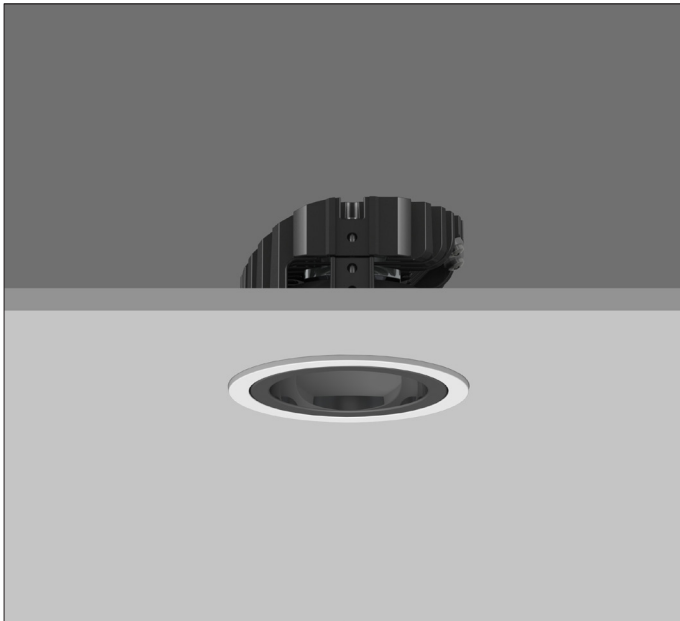

# AMBIANCE LI00

AMBIANCE LI00 FIXED Round recessed downlighter with standard white ceiling trim and a choice of deep cone reflector finish and beam distribution. Overall diameter 100mm, cut out 90mm diameter. 3 Step MacAdam LED.

Product Number	C0933/*Engine
Lamp Type	3 Step MacAdam LED, Up to 1257 lumens
Reflector	Black
Beam Angle	24°
Construction	Aluminium / Steel
Ceiling Trim	White RAL 9010
IP	IP20
Control	Driver

Please Note: For lumen output/power, colour temperature and protocols and appropriate Light Engine should also be specified.

\*Light Engine Specification  
3 STEP MacADAM 50,000 hours >Ra80

090	---	904 lm	6.2W	145lm/W	180mA
100	---	1084 lm	7.8W	128lm/W	220mA
120	---	1257 lm	9.3W	129lm/W	260mA

2700K	2	0	No Emergency
3000K	3	E	Maintained Emergency
4000K	5	0	Fixed Non Dimmable
		1	1-10V
		5	DALI
		7	Lead / Trailing
		9	Addressable Inverter & Driver
		E	Maintained Emergency