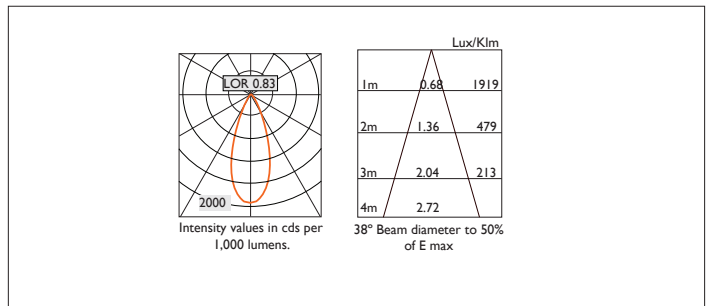

AMBIANCE LI00

AMBIANCE LI00 FIXED Round recessed downlighter with standard white ceiling trim and a choice of deep cone reflector finish and beam distribution. Overall diameter 100mm, cut out 90mm diameter. 3 Step MacAdam LED.

Product Number	C0943/*Engine
Lamp Type	3 Step MacAdam LED, Up to 1257 lumens
Reflector	Black
Beam Angle	38°
Construction	Aluminium / Steel
Ceiling Trim	White RAL 9010
IP	IP20
Control	Driver

Please Note: For lumen output/power, colour temperature and protocols and appropriate Light Engine should also be specified.