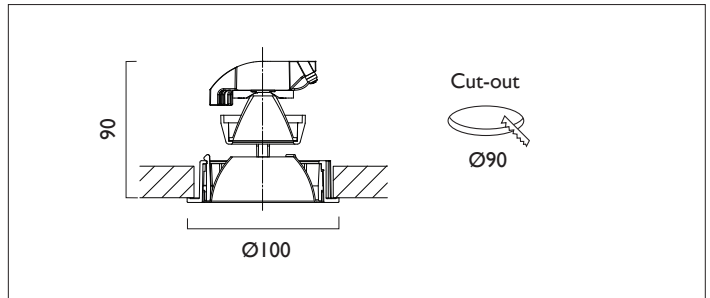

AMBIANCE LI00

AMBIANCE LI00 FIXED Round recessed downlighter with standard white ceiling trim and a choice of deep cone reflector finish and beam distribution. Overall diameter 100mm, cut out 90mm diameter. 3 Step MacAdam LED.

Product Number	C0943/*Engine
Lamp Type	3 Step MacAdam LED, Up to 1257 lumens
Reflector	Black
Beam Angle	38°
Construction	Aluminium / Steel
Ceiling Trim	White RAL 9010
IP	IP20
Control	Driver

Please Note: For lumen output/power, colour temperature and protocols and appropriate Light Engine should also be specified.