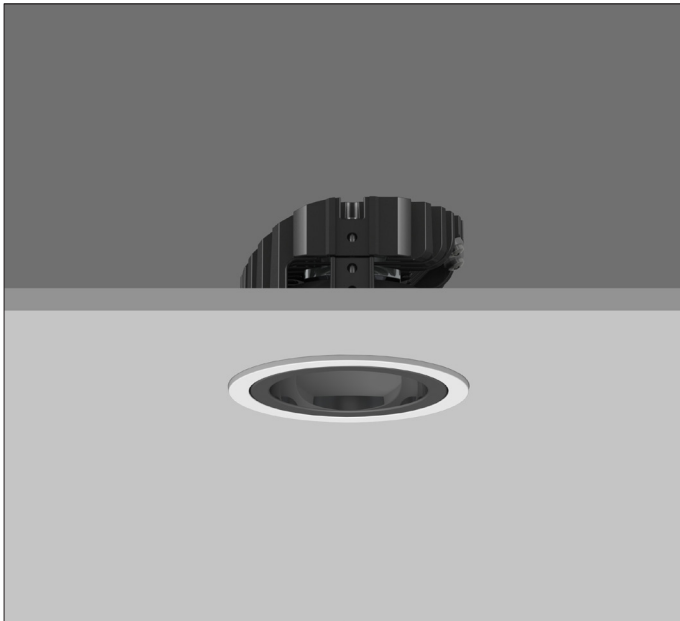

AMBIANCE LI00

AMBIANCE LI00 FIXED Round recessed downlighter with standard white ceiling trim and a choice of deep cone reflector finish and beam distribution. Overall diameter 100mm, cut out 90mm diameter. 3 Step MacAdam LED.

Product Number	C0943/*Engine
Lamp Type	3 Step MacAdam LED, Up to 1257 lumens
Reflector	Black
Beam Angle	38°
Construction	Aluminium / Steel
Ceiling Trim	White RAL 9010
IP	IP20
Control	Driver

Please Note: For lumen output/power, colour temperature and protocols and appropriate Light Engine should also be specified.

*Light Engine Specification
3 STEP MacADAM 50,000 hours >Ra80

090	---	904 lm	6.2W	145lm/W	180mA
100	---	1084 lm	7.8W	128lm/W	220mA
120	---	1257 lm	9.3W	129lm/W	260mA

2700K	2	0	No Emergency
3000K	3	E	Maintained Emergency
4000K	5	0	Fixed Non Dimmable
		1	1-10V
		5	DALI
		7	Lead / Trailing
		9	Addressable Inverter & Driver
		E	Maintained Emergency