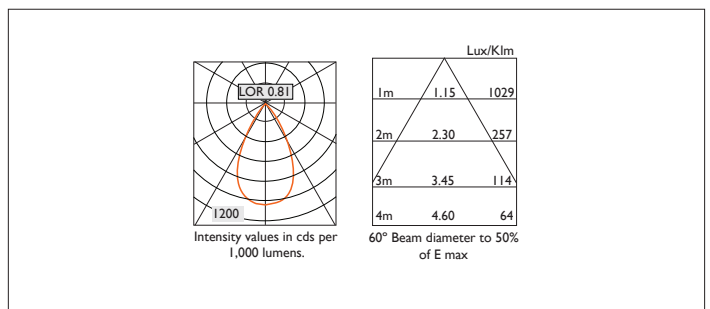

# AMBIANCE LI00

AMBIANCE LI00 FIXED Round recessed downlighter with standard white ceiling trim and a choice of deep cone reflector finish and beam distribution. Overall diameter 100mm, cut out 90mm diameter. 3 Step MacAdam LED.

Product Number	C0963/*Engine
Lamp Type	3 Step MacAdam LED, Up to 1257 lumens
Reflector	Black
Beam Angle	60°
Construction	Aluminium / Steel
Ceiling Trim	White RAL 9010
IP	IP20
Control	Driver

Please Note: For lumen output/power, colour temperature and protocols and appropriate Light Engine should also be specified.