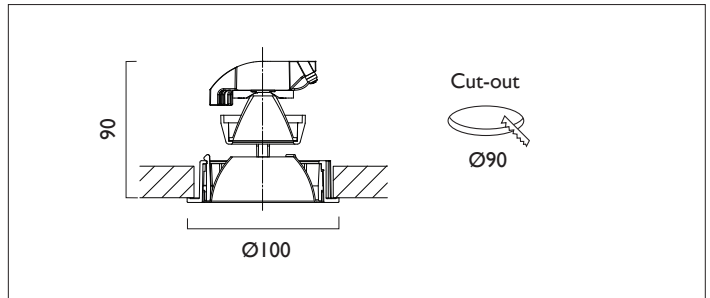

# AMBIANCE LI00

AMBIANCE LI00 FIXED Round recessed downlighter with standard white ceiling trim and a choice of deep cone reflector finish and beam distribution. Overall diameter 100mm, cut out 90mm diameter. 3 Step MacAdam LED.

Product Number	C0963/*Engine
Lamp Type	3 Step MacAdam LED, Up to 1257 lumens
Reflector	Black
Beam Angle	60°
Construction	Aluminium / Steel
Ceiling Trim	White RAL 9010
IP	IP20
Control	Driver

Please Note: For lumen output/power, colour temperature and protocols and appropriate Light Engine should also be specified.