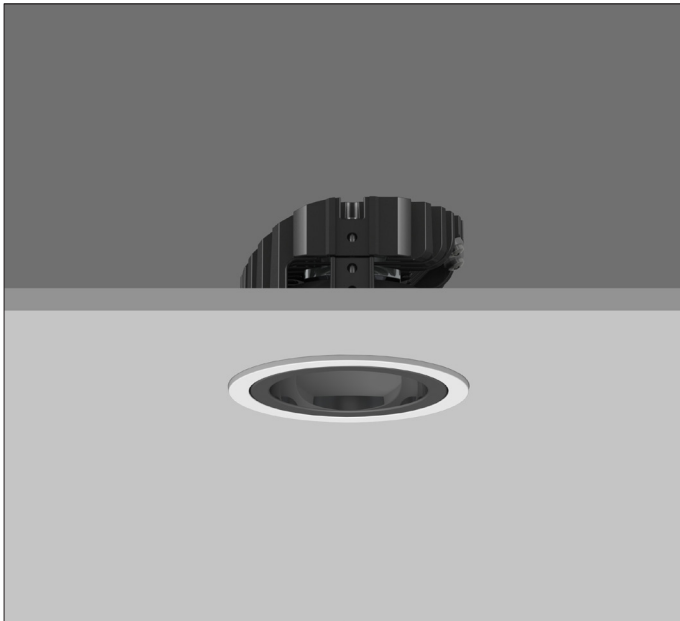

# AMBIANCE LI00

AMBIANCE LI00 FIXED Round recessed downlighter with standard white ceiling trim and a choice of deep cone reflector finish and beam distribution. Overall diameter 100mm, cut out 90mm diameter. 3 Step MacAdam LED.

Product Number	C0963/*Engine
Lamp Type	3 Step MacAdam LED, Up to 1257 lumens
Reflector	Black
Beam Angle	60°
Construction	Aluminium / Steel
Ceiling Trim	White RAL 9010
IP	IP20
Control	Driver

Please Note: For lumen output/power, colour temperature and protocols and appropriate Light Engine should also be specified.

\*Light Engine Specification  
3 STEP MacADAM 50,000 hours >Ra80

090	---	904 lm	6.2W	145lm/W	180mA
100	---	1084 lm	7.8W	128lm/W	220mA
120	---	1257 lm	9.3W	129lm/W	260mA

2700K	2	0	No Emergency
3000K	3	E	Maintained Emergency
4000K	5	0	Fixed Non Dimmable
		1	1-10V
		5	DALI
		7	Lead / Trailing
		9	Addressable Inverter & Driver
		E	Maintained Emergency