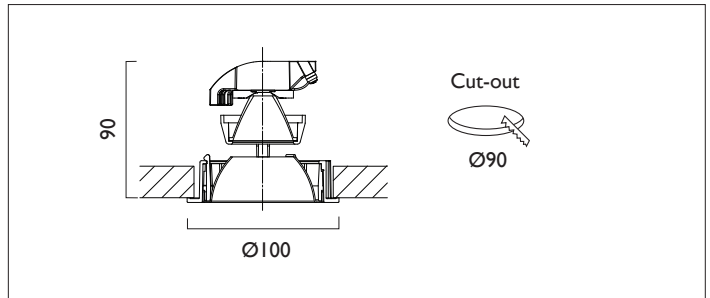

# AMBIANCE LI00

AMBIANCE LI00 FIXED Round recessed downlighter with standard white ceiling trim and a choice of deep cone reflector finish and beam distribution. Overall diameter 100mm, cut out 90mm diameter. 3 Step MacAdam LED.

Product Number	C0934/*Engine
Lamp Type	3 Step MacAdam LED, Up to 1284 lumens
Reflector	White
Beam Angle	24°
Construction	Aluminium / Steel
Ceiling Trim	White RAL 9010
IP	IP20
Control	Driver

Please Note: For lumen output/power, colour temperature and protocols and appropriate Light Engine should also be specified.