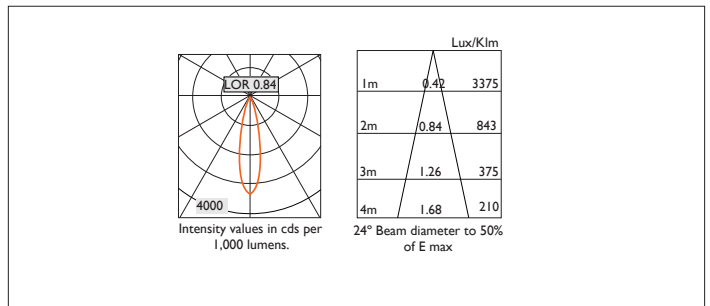

# AMBIANCE LI00

AMBIANCE LI00 FIXED Round recessed downlighter with standard white ceiling trim and a choice of deep cone reflector finish and beam distribution. Overall diameter 100mm, cut out 90mm diameter. 3 Step MacAdam LED.

Product Number	C0934/*Engine
Lamp Type	3 Step MacAdam LED, Up to 1284 lumens
Reflector	White
Beam Angle	24°
Construction	Aluminium / Steel
Ceiling Trim	White RAL 9010
IP	IP20
Control	Driver

Please Note: For lumen output/power, colour temperature and protocols and appropriate Light Engine should also be specified.