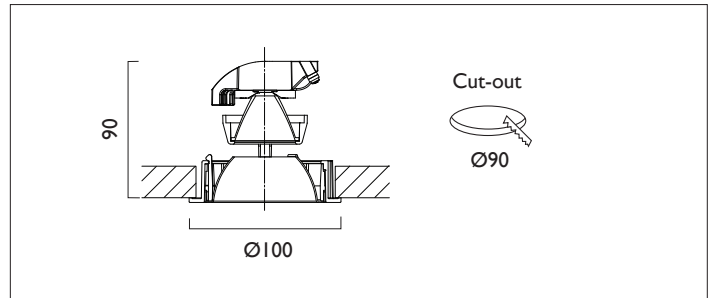

AMBIANCE LI00

AMBIANCE LI00 FIXED Round recessed downlighter with standard white ceiling trim and a choice of deep cone reflector finish and beam distribution. Overall diameter 100mm, cut out 90mm diameter. 3 Step MacAdam LED.

Product Number	C0945/*Engine
Lamp Type	3 Step MacAdam LED, Up to 1257 lumens
Reflector	Gold
Beam Angle	38°
Construction	Aluminium / Steel
Ceiling Trim	White RAL 9010
IP	IP20
Control	Driver

Please Note: For lumen output/power, colour temperature and protocols and appropriate Light Engine should also be specified.