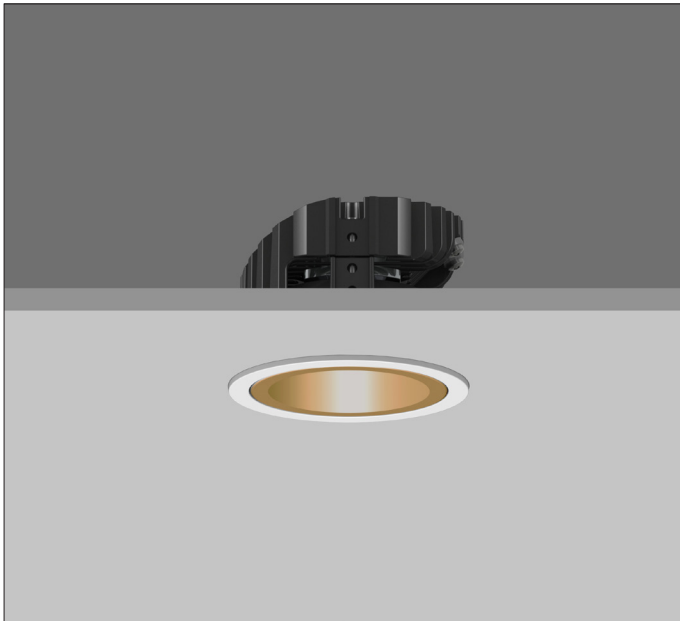

AMBIANCE LI00

AMBIANCE LI00 FIXED Round recessed downlighter with standard white ceiling trim and a choice of deep cone reflector finish and beam distribution. Overall diameter 100mm, cut out 90mm diameter. 3 Step MacAdam LED.

Product Number	C0945/*Engine
Lamp Type	3 Step MacAdam LED, Up to 1257 lumens
Reflector	Gold
Beam Angle	38°
Construction	Aluminium / Steel
Ceiling Trim	White RAL 9010
IP	IP20
Control	Driver

Please Note: For lumen output/power, colour temperature and protocols and appropriate Light Engine should also be specified.

*Light Engine Specification
3 STEP MacADAM 50,000 hours >Ra80

090	904 lm	6.2W	145lm/W	180mA
100	1084 lm	7.8W	128lm/W	220mA
120	1257 lm	9.3W	129lm/W	260mA

2700K	2	0	No Emergency
3000K	3	E	Maintained Emergency
4000K	5	0	Fixed Non Dimmable
		1	1-10V
		5	DALI
		7	Lead / Trailing
		9	Addressable Inverter & Driver
		E	Maintained Emergency