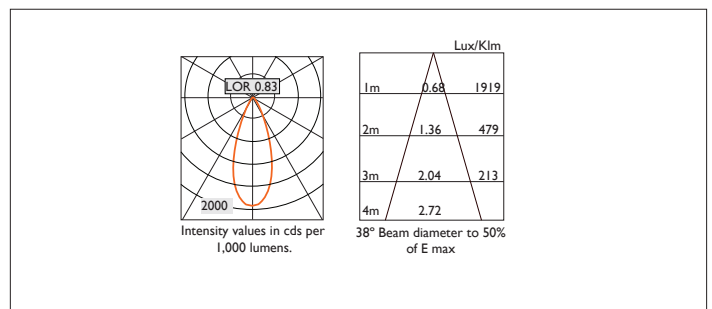

AMBIANCE LI00

AMBIANCE LI00 FIXED Round recessed downlighter with standard white ceiling trim and a choice of deep cone reflector finish and beam distribution. Overall diameter 100mm, cut out 90mm diameter. 3 Step MacAdam LED.

Product Number	C0945/*Engine
Lamp Type	3 Step MacAdam LED, Up to 1257 lumens
Reflector	Gold
Beam Angle	38°
Construction	Aluminium / Steel
Ceiling Trim	White RAL 9010
IP	IP20
Control	Driver

Please Note: For lumen output/power, colour temperature and protocols and appropriate Light Engine should also be specified.