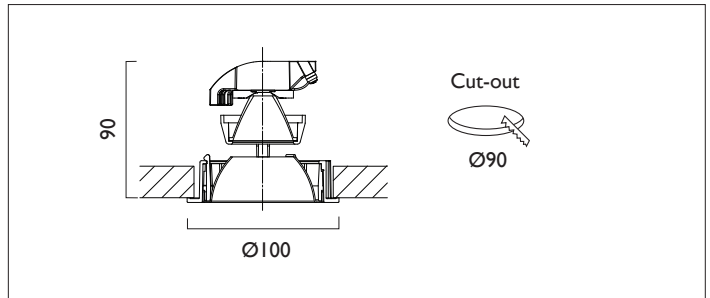

AMBIANCE LI00

AMBIANCE LI00 FIXED Round recessed downlighter with standard white ceiling trim and a choice of deep cone reflector finish and beam distribution. Overall diameter 100mm, cut out 90mm diameter. 3 Step MacAdam LED.

Product Number	C0965/*Engine
Lamp Type	3 Step MacAdam LED, Up to 1257 lumens
Reflector	Gold
Beam Angle	60°
Construction	Aluminium / Steel
Ceiling Trim	White RAL 9010
IP	IP20
Control	Driver

Please Note: For lumen output/power, colour temperature and protocols and appropriate Light Engine should also be specified.