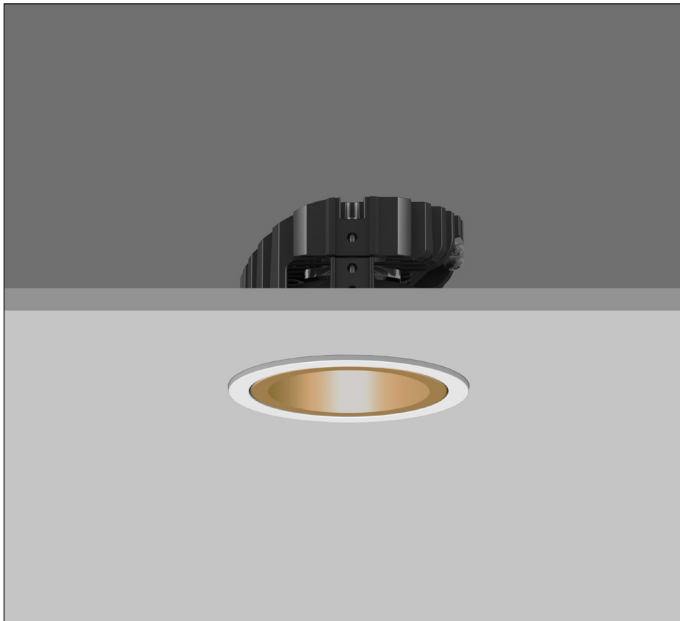

AMBIANCE LI00

AMBIANCE LI00 FIXED Round recessed downlighter with standard white ceiling trim and a choice of deep cone reflector finish and beam distribution. Overall diameter 100mm, cut out 90mm diameter. 3 Step MacAdam LED.

Product Number	C0965/*Engine
Lamp Type	3 Step MacAdam LED, Up to 1257 lumens
Reflector	Gold
Beam Angle	60°
Construction	Aluminium / Steel
Ceiling Trim	White RAL 9010
IP	IP20
Control	Driver

Please Note: For lumen output/power, colour temperature and protocols and appropriate Light Engine should also be specified.

*Light Engine Specification
3 STEP MacADAM 50,000 hours >Ra80

090	---	904 lm	6.2W	145lm/W	180mA
100	---	1084 lm	7.8W	128lm/W	220mA
120	---	1257 lm	9.3W	129lm/W	260mA

2700K	2	0	No Emergency
3000K	3	E	Maintained Emergency
4000K	5	0	Fixed Non Dimmable
		1	1-10V
		5	DALI
		7	Lead / Trailing
		9	Addressable Inverter & Driver
		E	Maintained Emergency