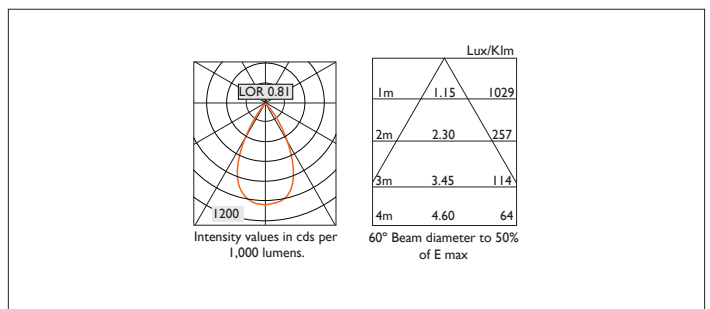

AMBIANCE LI00

AMBIANCE LI00 FIXED Round recessed downlighter with standard white ceiling trim and a choice of deep cone reflector finish and beam distribution. Overall diameter 100mm, cut out 90mm diameter. 3 Step MacAdam LED.

Product Number	C0965/*Engine
Lamp Type	3 Step MacAdam LED, Up to 1257 lumens
Reflector	Gold
Beam Angle	60°
Construction	Aluminium / Steel
Ceiling Trim	White RAL 9010
IP	IP20
Control	Driver

Please Note: For lumen output/power, colour temperature and protocols and appropriate Light Engine should also be specified.