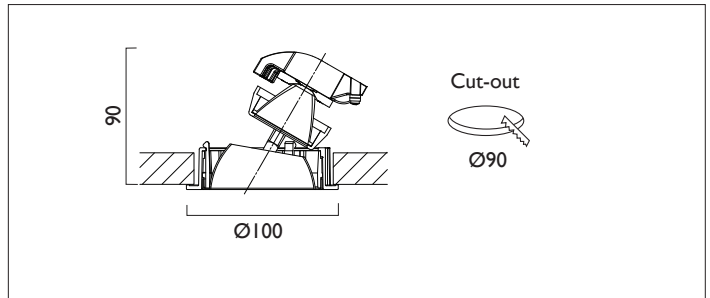

AMBIANCE LI00 DIRECTIONAL

AMBIANCE LI00 DIRECTIONAL Round recessed downlighter with standard white ceiling trim and a choice of deep cone reflector finish and beam distribution.

Overall diameter 100mm, cut out 90mm diameter.
3 Step MacAdam LED.

Product Number	CI 141/*Engine
Lamp Type	3 Step MacAdam LED, Up to 1257 lumens
Reflector	Specular Silver
Beam Angle	38°
Construction	Aluminium / Steel
Ceiling Trim	White RAL 9010
IP	IP20
Control	Driver