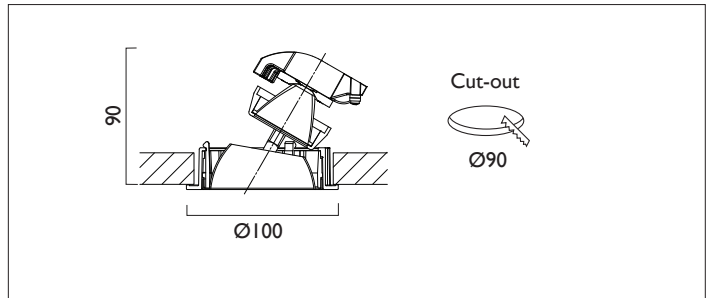

AMBIANCE LI00 DIRECTIONAL

AMBIANCE LI00 DIRECTIONAL Round recessed downlighter with standard white ceiling trim and a choice of deep cone reflector finish and beam distribution.

Overall diameter 100mm, cut out 90mm diameter.
3 Step MacAdam LED.

Product Number	CI142/*Engine
Lamp Type	3 Step MacAdam LED, Up to 1257 lumens
Reflector	Satin Silver
Beam Angle	38°
Construction	Aluminium / Steel
Ceiling Trim	White RAL 9010
IP	IP20
Control	Driver

Please Note: For lumen output/power, colour temperature and protocols and appropriate Light Engine should also be specified.