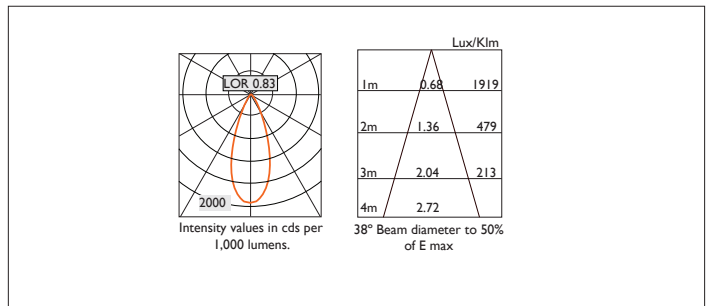

AMBIANCE LI00 DIRECTIONAL

AMBIANCE LI00 DIRECTIONAL Round recessed downlighter with standard white ceiling trim and a choice of deep cone reflector finish and beam distribution.

Overall diameter 100mm, cut out 90mm diameter.
3 Step MacAdam LED.

Product Number	CI142/*Engine
Lamp Type	3 Step MacAdam LED, Up to 1257 lumens
Reflector	Satin Silver
Beam Angle	38°
Construction	Aluminium / Steel
Ceiling Trim	White RAL 9010
IP	IP20
Control	Driver

Please Note: For lumen output/power, colour temperature and protocols and appropriate Light Engine should also be specified.