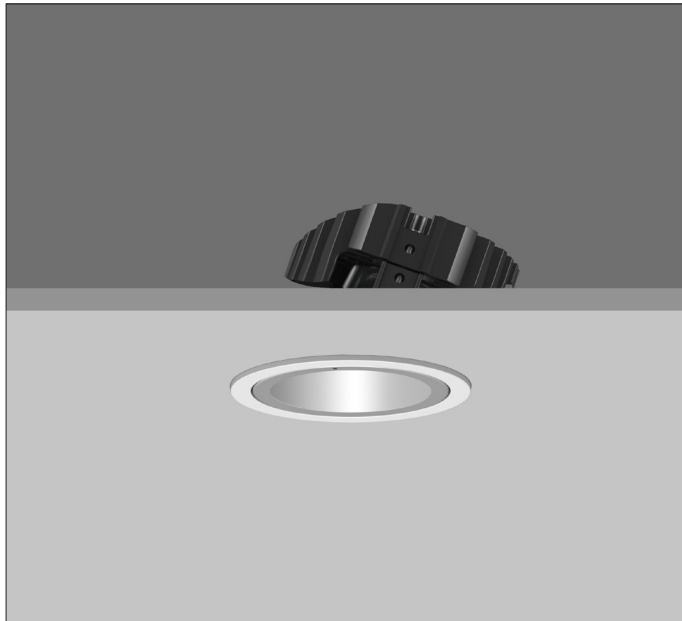

AMBIANCE LI00 DIRECTIONAL

AMBIANCE LI00 DIRECTIONAL Round recessed downlighter with standard white ceiling trim and a choice of deep cone reflector finish and beam distribution.

Overall diameter 100mm, cut out 90mm diameter.
3 Step MacAdam LED.

Product Number	CI142/*Engine
Lamp Type	3 Step MacAdam LED, Up to 1257 lumens
Reflector	Satin Silver
Beam Angle	38°
Construction	Aluminium / Steel
Ceiling Trim	White RAL 9010
IP	IP20
Control	Driver

Please Note: For lumen output/power, colour temperature and protocols and appropriate Light Engine should also be specified.