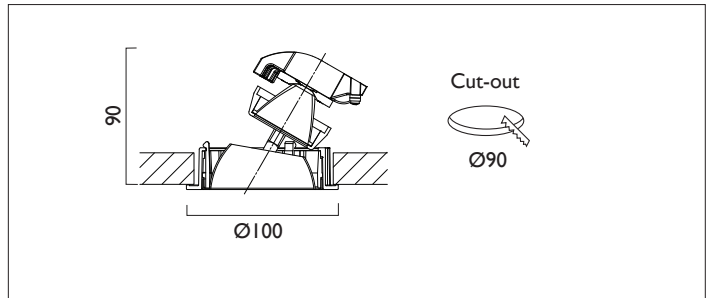

AMBIANCE LI00 DIRECTIONAL

AMBIANCE LI00 DIRECTIONAL Round recessed downlighter with standard white ceiling trim and a choice of deep cone reflector finish and beam distribution.

Overall diameter 100mm, cut out 90mm diameter.
3 Step MacAdam LED.

Product Number	CI 133/*Engine
Lamp Type	3 Step MacAdam LED, Up to 1257 lumens
Reflector	Black
Beam Angle	24°
Construction	Aluminium / Steel
Ceiling Trim	White RAL 9010
IP	IP20
Control	Driver

Please Note: For lumen output/power, colour temperature and protocols and appropriate Light Engine should also be specified.