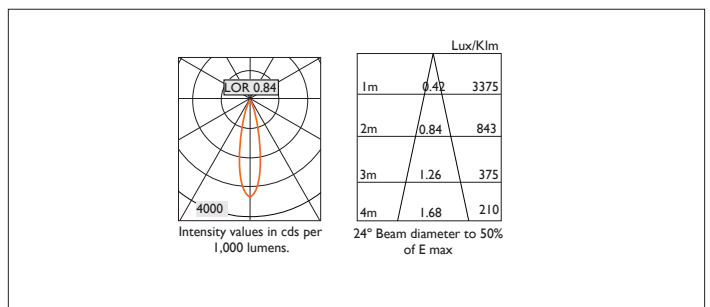

AMBIANCE LI00 DIRECTIONAL

AMBIANCE LI00 DIRECTIONAL Round recessed downlighter with standard white ceiling trim and a choice of deep cone reflector finish and beam distribution.

Overall diameter 100mm, cut out 90mm diameter.
3 Step MacAdam LED.

Product Number	CI 133/*Engine
Lamp Type	3 Step MacAdam LED, Up to 1257 lumens
Reflector	Black
Beam Angle	24°
Construction	Aluminium / Steel
Ceiling Trim	White RAL 9010
IP	IP20
Control	Driver

Please Note: For lumen output/power, colour temperature and protocols and appropriate Light Engine should also be specified.