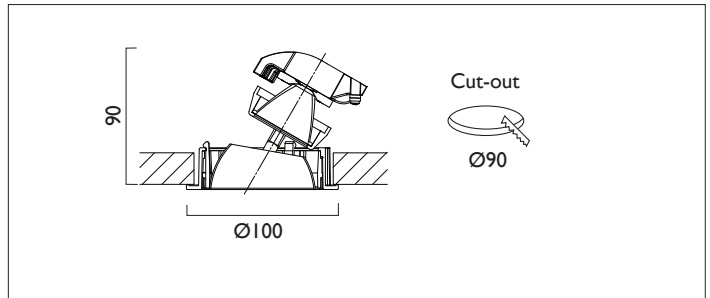

# AMBIANCE LI00 DIRECTIONAL

AMBIANCE LI00 DIRECTIONAL Round recessed downlighter with standard white ceiling trim and a choice of deep cone reflector finish and beam distribution.

Overall diameter 100mm, cut out 90mm diameter.  
3 Step MacAdam LED.

Product Number	CI163/*Engine
Lamp Type	3 Step MacAdam LED, Up to 1257 lumens
Reflector	Black
Beam Angle	60°
Construction	Aluminium / Steel
Ceiling Trim	White RAL 9010
IP	IP20
Control	Driver

Please Note: For lumen output/power, colour temperature and protocols and appropriate Light Engine should also be specified.