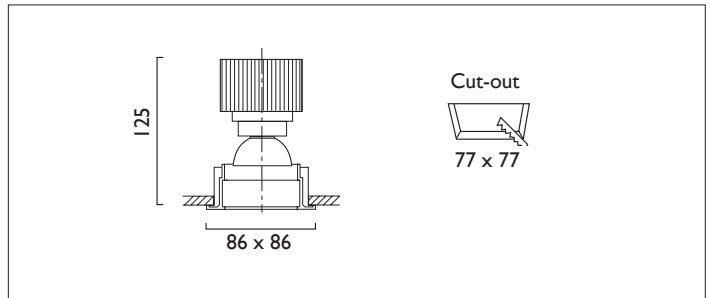

QUAD X86

QUAD 86 DIRECTIONAL SQUARE Recessed downlighter with a choice of ceiling trim, black interior finish and beam distribution. 0-30° tilt, 340° rotation. Overall dimension 86mm x 86mm, cut out 77 x 77mm. Xicato LED.

Product Number	C1940/*Engine
Lamp Type	Xicato LED, Up to 2000 lumens
Beam Angle	40°
Construction	Aluminium / Steel
Ceiling Trim	White RAL 9010
IP	IP20
Control	Driver

Please Note: For lumen output/power, colour temperature and protocols and appropriate Light Engine should also be specified.