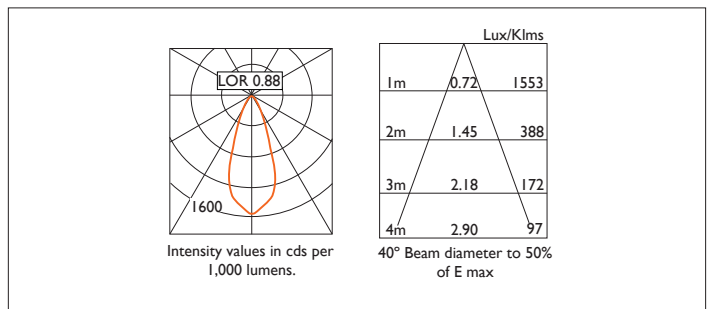

QUAD X86

QUAD 86 DIRECTIONAL SQUARE Recessed downlighter with a choice of ceiling trim, black interior finish and beam distribution. 0-30° tilt, 340° rotation. Overall dimension 86mm x 86mm, cut out 77 x 77mm. Xicato LED.

Product Number	C1940/*Engine
Lamp Type	Xicato LED, Up to 2000 lumens
Beam Angle	40°
Construction	Aluminium / Steel
Ceiling Trim	White RAL 9010
IP	IP20
Control	Driver

Please Note: For lumen output/power, colour temperature and protocols and appropriate Light Engine should also be specified.

*Light Engine Specification

Xicato XTM L80 50,000 hours >Ra80

07A	720 lm	4.5W	160 lm/w	350mA
09A	965 lm	6.6W	146 lm/w	500mA
13A	1300 lm	9.5W	137 lm/w	700mA
14A	1490 lm	10.6W	141 lm/w	500mA
20A	2000 lm	15.2W	131 lm/w	700mA