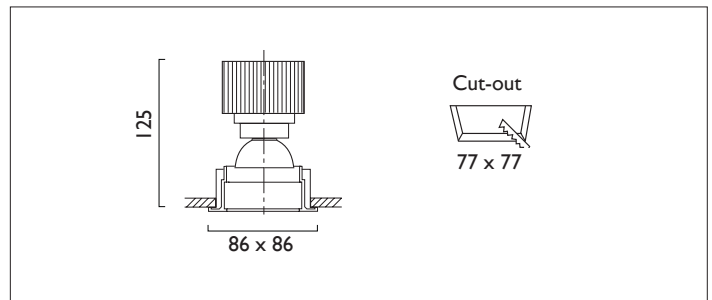

QUAD X86

QUAD 86 DIRECTIONAL SQUARE Recessed downlighter with a choice of ceiling trim, black interior finish and beam distribution. 0-30° tilt, 340° rotation. Overall dimension 86mm x 86mm, cut out 77 x 77mm. Xicato LED.

Product Number	C2060/*Engine
Lamp Type	Xicato LED, Up to 2000 lumens
Beam Angle	60°
Construction	Aluminium / Steel
Ceiling Trim	White RAL 9010
IP	IP44
Control	Driver

Please Note: For lumen output/power, colour temperature and protocols and appropriate Light Engine should also be specified.