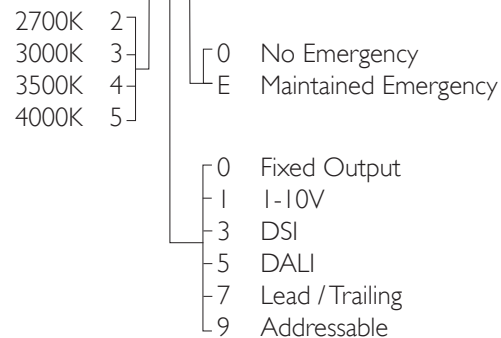

EN 60598-1
WEE/AE0290TY