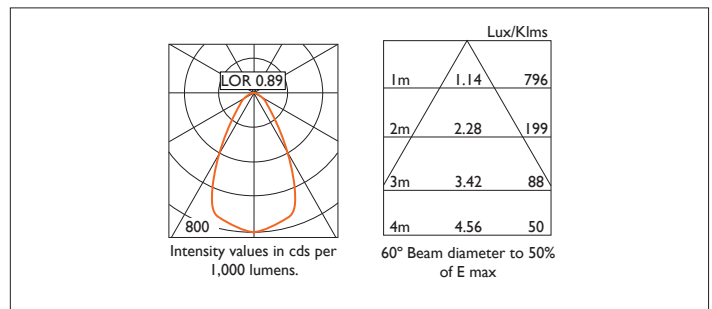

QUAD X86

QUAD 86 DIRECTIONAL SQUARE Recessed downlighter with a choice of ceiling trim, black interior finish and beam distribution. 0-30° tilt, 340° rotation. Overall dimension 86mm x 86mm, cut out 77 x 77mm. Xicato LED.

Product Number	C2060/*Engine
Lamp Type	Xicato LED, Up to 2000 lumens
Beam Angle	60°
Construction	Aluminium / Steel
Ceiling Trim	White RAL 9010
IP	IP44
Control	Driver

Please Note: For lumen output/power, colour temperature and protocols and appropriate Light Engine should also be specified.