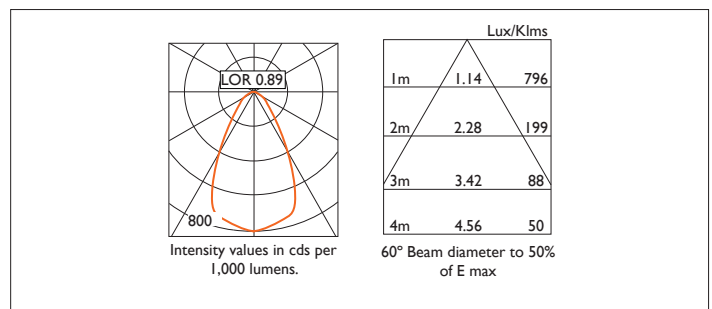

QUAD X86

QUAD 86 DIRECTIONAL SQUARE Recessed downlighter with a choice of ceiling trim, black interior finish and beam distribution. 0-30° tilt, 340° rotation. Overall dimension 86mm x 86mm, cut out 77 x 77mm. Xicato LED.

Product Number	D9660/*Engine
Lamp Type	Xicato LED, Up to 2000 lumens
Beam Angle	60°
Construction	Aluminium / Steel
Ceiling Trim	Black
IP	IP44
Control	Driver

Please Note: For lumen output/power, colour temperature and protocols and appropriate Light Engine should also be specified.

*Light Engine Specification

Xicato XTM L80 50,000 hours >Ra80

07A	720 lm	4.5W	160 lm/w	350mA
09A	965 lm	6.6W	146 lm/w	500mA
13A	1300 lm	9.5W	137 lm/w	700mA
14A	1490 lm	10.6W	141 lm/w	500mA
20A	2000 lm	15.2W	131 lm/w	700mA