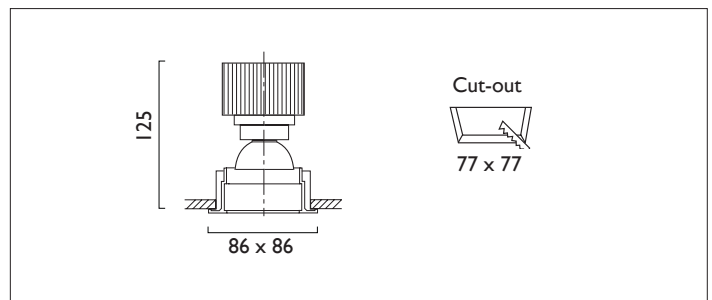

QUAD X86

QUAD 86 DIRECTIONAL SQUARE Recessed downlighter with a choice of ceiling trim, black interior finish and beam distribution. 0-30° tilt, 340° rotation. Overall dimension 86mm x 86mm, cut out 77 x 77mm. Xicato LED.

Product Number	D9660/*Engine
Lamp Type	Xicato LED, Up to 2000 lumens
Beam Angle	60°
Construction	Aluminium / Steel
Ceiling Trim	Black
IP	IP44
Control	Driver

Please Note: For lumen output/power, colour temperature and protocols and appropriate Light Engine should also be specified.