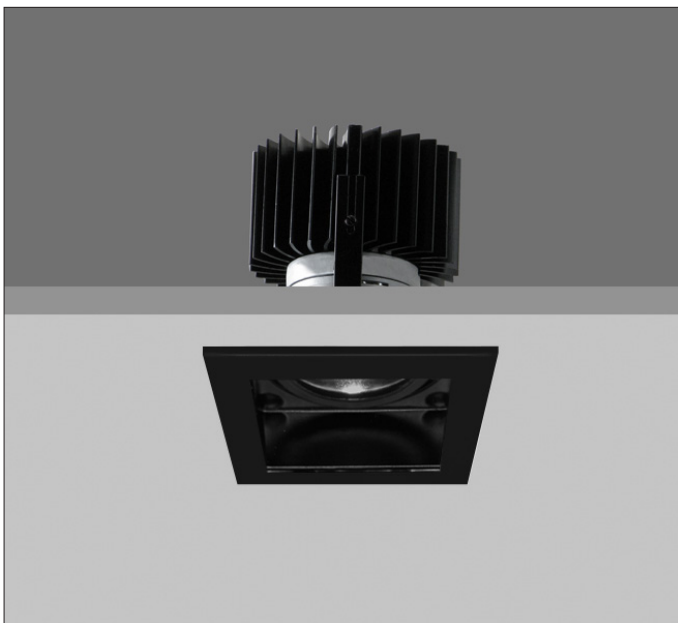

QUAD X86

QUAD 86 DIRECTIONAL SQUARE Recessed downlighter with a choice of ceiling trim, black interior finish and beam distribution. 0-30° tilt, 340° rotation. Overall dimension 86mm x 86mm, cut out 77 x 77mm. Xicato LED.

Product Number	D9660/*Engine
Lamp Type	Xicato LED, Up to 2000 lumens
Beam Angle	60°
Construction	Aluminium / Steel
Ceiling Trim	Black
IP	IP44
Control	Driver

Please Note: For lumen output/power, colour temperature and protocols and appropriate Light Engine should also be specified.