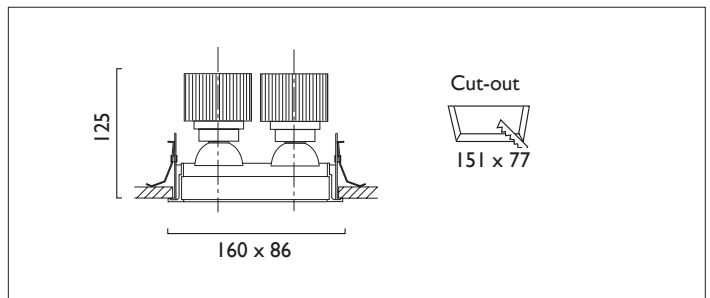

QUAD X86 DOUBLE

QUAD 86 DIRECTIONAL SQUARE OBLONG Recessed downlighter with a choice of ceiling trim, black interior finish and beam distribution. 0-30° tilt, 340° rotation. Overall dimension 86mm x 86mm, cut out 77 x 77mm. Xicato LED.

Product Number	D9860/*Engine
Lamp Type	Xicato LED, Up to 2 x 2000 lumens
Beam Angle	60°
Construction	Aluminium / Steel
Ceiling Trim	Black
IP	IP44
Control	Driver

Please Note: For lumen output/power, colour temperature and protocols and appropriate Light Engine should also be specified.