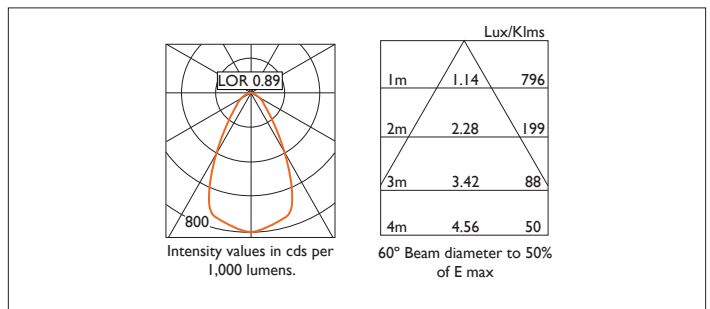

QUAD X86 DOUBLE

QUAD 86 DIRECTIONAL SQUARE OBLONG Recessed downlighter with a choice of ceiling trim, black interior finish and beam distribution. 0-30° tilt, 340° rotation. Overall dimension 86mm x 86mm, cut out 77 x 77mm. Xicato LED.

Product Number	D9860/*Engine
Lamp Type	Xicato LED, Up to 2 x 2000 lumens
Beam Angle	60°
Construction	Aluminium / Steel
Ceiling Trim	Black
IP	IP44
Control	Driver

Please Note: For lumen output/power, colour temperature and protocols and appropriate Light Engine should also be specified.

*Light Engine Specification

Xicato XTM L80 50,000 hours >Ra80

07A	720 lm	4.5W	160 lm/w	350mA
09A	965 lm	6.6W	146 lm/w	500mA
13A	1300 lm	9.5W	137 lm/w	700mA
14A	1490 lm	10.6W	141 lm/w	500mA
20A	2000 lm	15.2W	131 lm/w	700mA