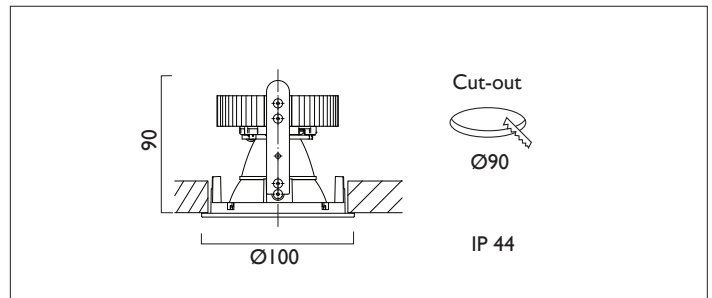

AMBIANCE X100 IP44

AMBIANCE X100 with Xicato LED recessed downlighter with deep cone reflector finished in satin silver, with clear glass cover and white ceiling trim. Overall diameter 100mm, cut out 90mm.

For lumen output/power, colour temperature and protocols an appropriate Light Engine should also be specified.

Product Number	C0422/*Light Engine
Lamp Type	Xicato LED, Up to 1300 lumens
Reflector	Satin Silver
Beam Angle	20°
Construction	Aluminium / Steel / Glass
Ceiling Trim	White RAL 9010
IP	IP44
Control	Driver