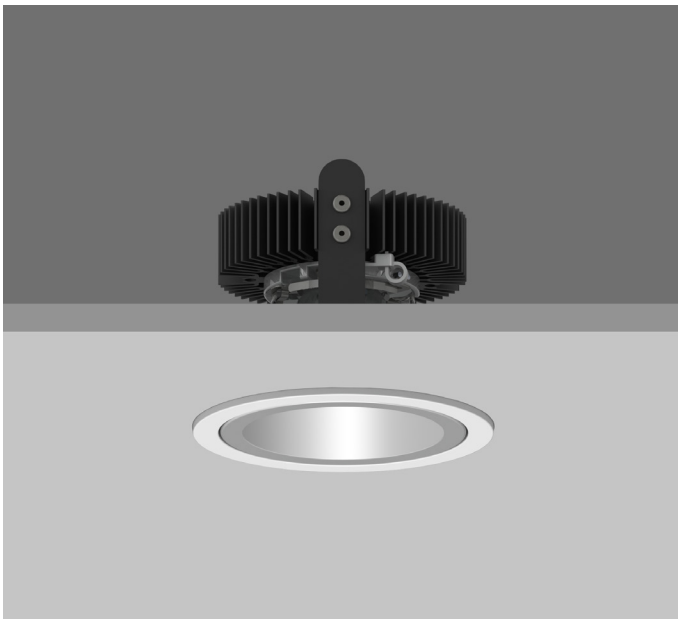

AMBIANCE X100 IP44

AMBIANCE X100 with Xicato LED recessed downlighter with deep cone reflector finished in satin silver, with clear glass cover and white ceiling trim. Overall diameter 100mm, cut out 90mm.

For lumen output/power, colour temperature and protocols an appropriate Light Engine should also be specified.

Product Number	C0422/*Light Engine
Lamp Type	Xicato LED, Up to 1300 lumens
Reflector	Satin Silver
Beam Angle	20°
Construction	Aluminium / Steel / Glass
Ceiling Trim	White RAL 9010
IP	IP44
Control	Driver

Please Note: For lumen output/power, colour temperature and protocols and appropriate Light Engine should also be specified.

*Light Engine Specification

Xicato 9mm XTM 50,000 hours >Ra80

07A	---	720 lm	7.4W	97 lm/w	350mA
09A	---	965 lm	10.9W	89 lm/w	500mA
13A	---	1300 lm	15.6W	83 lm/w	700mA