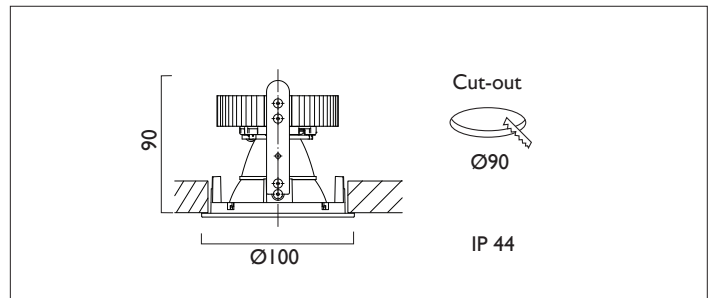

# AMBIANCE X100 IP44

AMBIANCE X100 with Xicato LED recessed downlighter with deep cone reflector finished in white, with clear glass cover and white ceiling trim. Overall diameter 100mm, cut out 90mm.

For lumen output/power, colour temperature and protocols an appropriate Light Engine should also be specified.

Product Number	C0424/*Light Engine
Lamp Type	Xicato LED, Up to 1300 lumens
Reflector	White
Beam Angle	20°
Construction	Aluminium / Steel / Glass
Ceiling Trim	White RAL 9010
IP	IP44
Control	Driver

Please Note: For lumen output/power, colour temperature and protocols and appropriate Light Engine should also be specified.