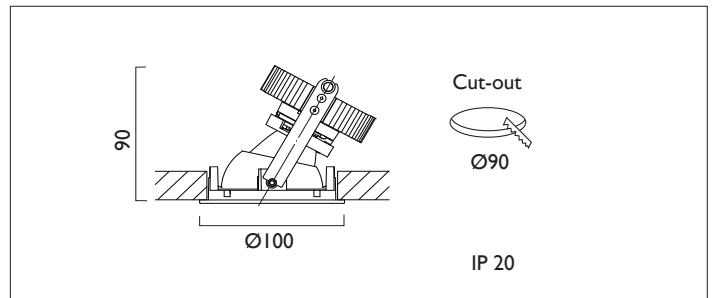

AMBIANCE X100 DIRECTIONAL

AMBIANCE X100 with Xicato LED recessed directional downlighter with deep cone reflector finished in satin silver, and white ceiling trim. Adjustable 0-30° tilt. Lockable. Overall diameter 100mm, cut out 90mm.

For lumen output/power, colour temperature and protocols an appropriate Light Engine should also be specified.

Product Number	C0522/*Light Engine
Lamp Type	Xicato LED, Up to 1300 lumens
Reflector	Satin Silver
Beam Angle	20°
Construction	Aluminium / Steel / Glass
Ceiling Trim	White RAL 9010
IP	IP20
Control	Driver