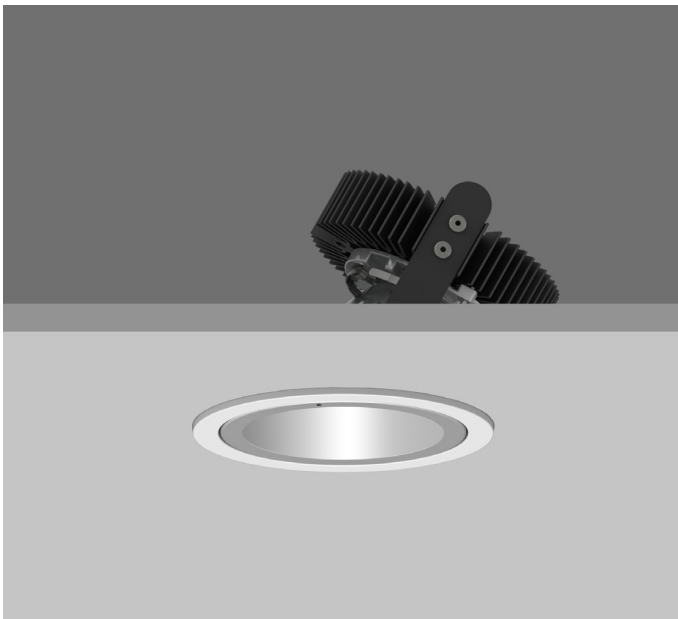

AMBIANCE X100 DIRECTIONAL

AMBIANCE X100 with Xicato LED recessed directional downlighter with deep cone reflector finished in satin silver, and white ceiling trim. Adjustable 0-30° tilt. Lockable. Overall diameter 100mm, cut out 90mm.

For lumen output/power, colour temperature and protocols an appropriate Light Engine should also be specified.

Product Number	C0522/*Light Engine
Lamp Type	Xicato LED, Up to 1300 lumens
Reflector	Satin Silver
Beam Angle	20°
Construction	Aluminium / Steel / Glass
Ceiling Trim	White RAL 9010
IP	IP20
Control	Driver

Please Note: For lumen output/power, colour temperature and protocols and appropriate Light Engine should also be specified.

*Light Engine Specification

Xicato 9mm XTM 50,000 hours >Ra80

07A	---	720 lm	7.4W	97 lm/w	350mA
09A	---	965 lm	10.9W	89 lm/w	500mA
13A	---	1300 lm	15.6W	83 lm/w	700mA