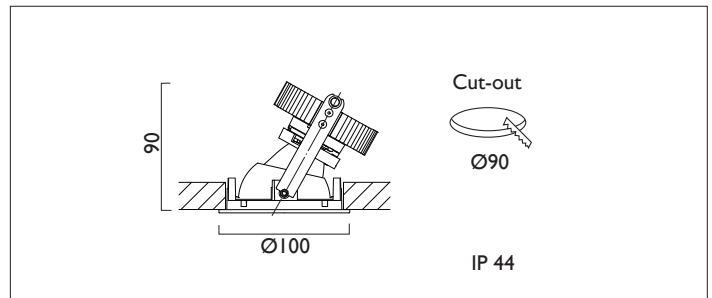

AMBIANCE X100 DIRECTIONAL IP44

AMBIANCE X100 with Xicato LED recessed directional downlighter with deep cone reflector finished in black, with clear glass cover and white ceiling trim. Adjustable 0-30° tilt. Lockable. Overall diameter 100mm, cut out 90mm.

For lumen output/power, colour temperature and protocols an appropriate Light Engine should also be specified.

Product Number	C0623/*Light Engine
Lamp Type	Xicato LED, Up to 1300 lumens
Reflector	Black
Beam Angle	20°
Construction	Aluminium / Steel / Glass
Ceiling Trim	White RAL 9010
IP	IP44
Control	Driver