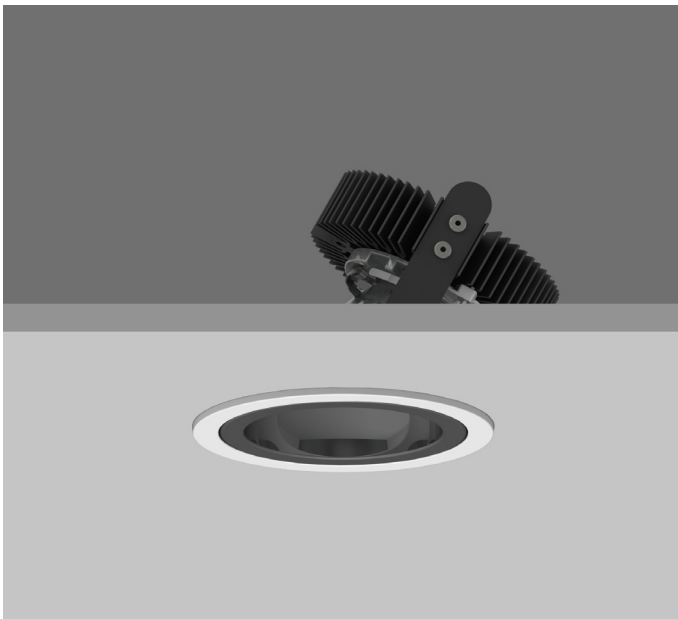

AMBIANCE X100 DIRECTIONAL IP44

AMBIANCE X100 with Xicato LED recessed directional downlighter with deep cone reflector finished in black, with clear glass cover and white ceiling trim. Adjustable 0-30° tilt. Lockable. Overall diameter 100mm, cut out 90mm.

For lumen output/power, colour temperature and protocols an appropriate Light Engine should also be specified.

Product Number	C0623/*Light Engine
Lamp Type	Xicato LED, Up to 1300 lumens
Reflector	Black
Beam Angle	20°
Construction	Aluminium / Steel / Glass
Ceiling Trim	White RAL 9010
IP	IP44
Control	Driver

Please Note: For lumen output/power, colour temperature and protocols and appropriate Light Engine should also be specified.

*Light Engine Specification

Xicato 9mm XTM 50,000 hours >Ra80

07A	---	720 lm	7.4W	97 lm/w	350mA
09A	---	965 lm	10.9W	89 lm/w	500mA
13A	---	1300 lm	15.6W	83 lm/w	700mA