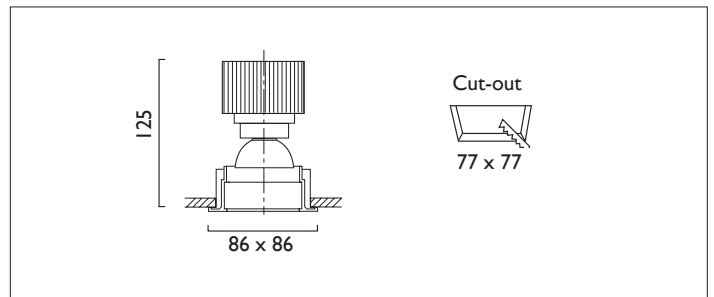

# QUAD X86

QUAD 86 DIRECTIONAL SQUARE Recessed downlighter with a choice of ceiling trim, black interior finish and beam distribution. 0-30° tilt, 340° rotation. Overall dimension 86mm x 86mm, cut out 77 x 77mm. Xicato LED.

Product Number	C2020/*Engine
Lamp Type	Xicato LED, Up to 1300 lumens
Beam Angle	20°
Construction	Aluminium / Steel
Ceiling Trim	White RAL 9010
IP	IP44
Control	Driver

Please Note: For lumen output/power, colour temperature and protocols and appropriate Light Engine should also be specified.