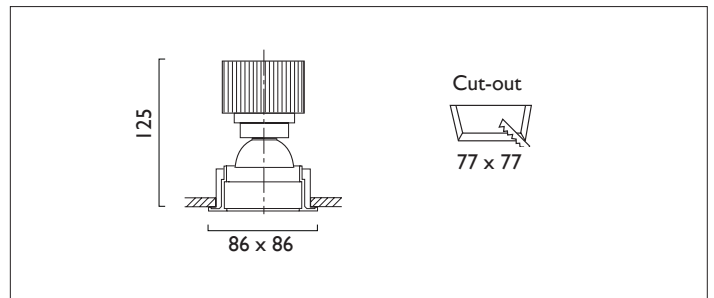

QUAD X86

QUAD 86 DIRECTIONAL SQUARE Recessed downlighter with a choice of ceiling trim, black interior finish and beam distribution. 0-30° tilt, 340° rotation. Overall dimension 86mm x 86mm, cut out 77 x 77mm. Xicato LED.

Product Number	D9620/*Engine
Lamp Type	Xicato LED, Up to 1300 lumens
Beam Angle	20°
Construction	Aluminium / Steel
Ceiling Trim	Black
IP	IP44
Control	Driver

Please Note: For lumen output/power, colour temperature and protocols and appropriate Light Engine should also be specified.