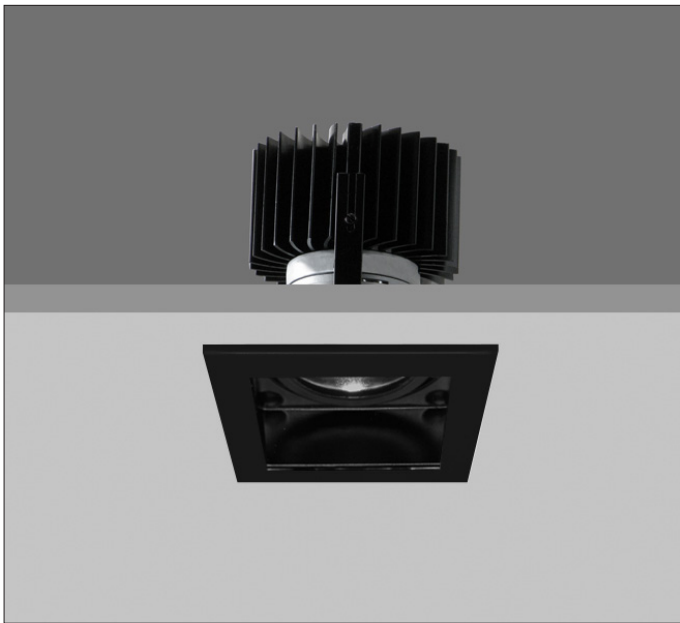

QUAD X86

QUAD 86 DIRECTIONAL SQUARE Recessed downlighter with a choice of ceiling trim, black interior finish and beam distribution. 0-30° tilt, 340° rotation. Overall dimension 86mm x 86mm, cut out 77 x 77mm. Xicato LED.

Product Number	D9620/*Engine
Lamp Type	Xicato LED, Up to 1300 lumens
Beam Angle	20°
Construction	Aluminium / Steel
Ceiling Trim	Black
IP	IP44
Control	Driver

Please Note: For lumen output/power, colour temperature and protocols and appropriate Light Engine should also be specified.

*Light Engine Specification

Xicato 9mm XTM 50,000 hours >Ra80

07A	---	720 lm	7.4W	97 lm/w	350mA
09A	---	965 lm	10.9W	89 lm/w	500mA
13A	---	1300 lm	15.6W	83 lm/w	700mA

2700K	2	<ul style="list-style-type: none"> 0 No Emergency E Maintained Emergency
3000K	3	
3500K	4	
4000K	5	