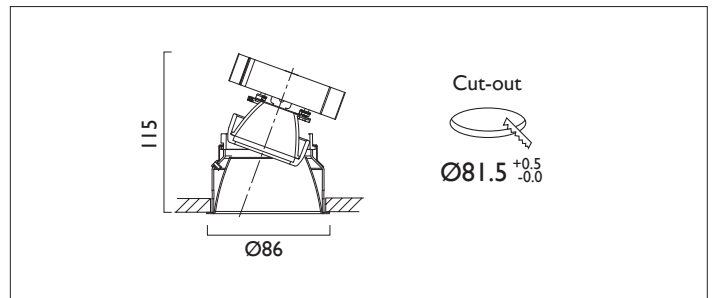

MINITRIM X86 DIRECTIONAL

MINITRIM X86 DIRECTIONAL Round recessed downlighter with no separate ceiling trim, a choice of deep reflector and beam distribution. 0-25° tilt, 340° rotation. Overall diameter 86mm, cut out 81.5mm. Xicato LED.

Product Number	D6121/*Engine
Lamp Type	Xicato LED, Up to 1300 lumens
Reflector	Specular Silver
Beam Angle	20°
Construction	Aluminium / Steel
IP	IP20
Control	Driver

Please Note: For lumen output/power, colour temperature and protocols and appropriate Light Engine should also be specified.