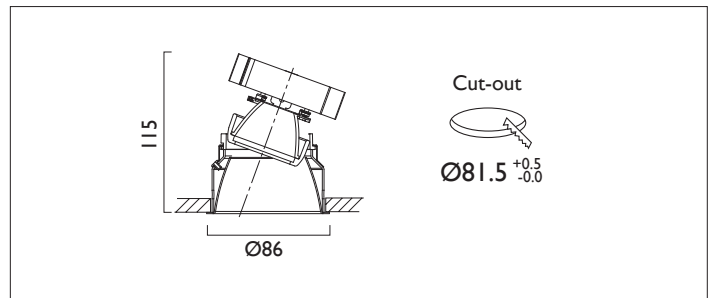

MINITRIM X86 DIRECTIONAL

MINITRIM X86 DIRECTIONAL Round recessed downlighter with no separate ceiling trim, a choice of deep reflector and beam distribution. 0-25° tilt, 340° rotation. Overall diameter 86mm, cut out 81.5mm. Xicato LED.

| | |
|----------------|-------------------------------|
| Product Number | D6123/*Engine |
| Lamp Type | Xicato LED, Up to 1300 lumens |
| Reflector | Black |
| Beam Angle | 20° |
| Construction | Aluminium / Steel |
| IP | IP20 |
| Control | Driver |