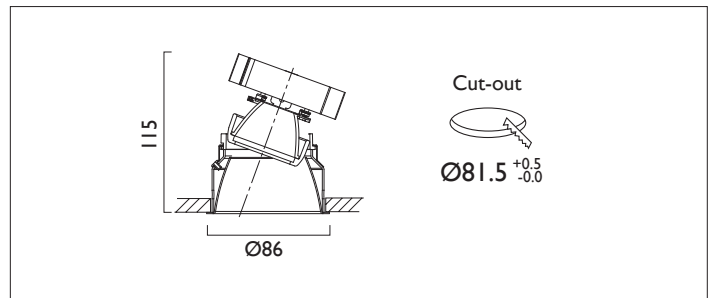

# MINITRIM X86 DIRECTIONAL IP44

MINITRIM X86 DIRECTIONAL IP44 Round recessed down-lighter with no separate ceiling trim, a choice of deep reflector and beam distribution. 0-25° tilt, 340° rotation. Overall diameter 86mm, cut out 81.5mm. Xicato LED.

Product Number	D6223/*Engine
Lamp Type	Xicato LED, Up to 1300 lumens
Reflector	Black
Beam Angle	20°
Construction	Aluminium / Steel / Plastic
IP	IP44
Control	Driver

Please Note: For lumen output/power, colour temperature and protocols and appropriate Light Engine should also be specified.