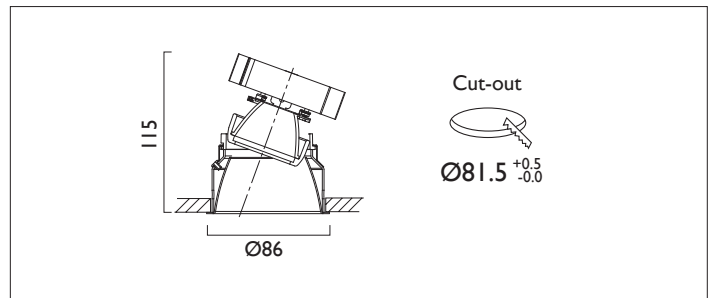

# MINITRIM X86 DIRECTIONAL IP44

MINITRIM X86 DIRECTIONAL IP44 Round recessed down-lighter with no separate ceiling trim, a choice of deep reflector and beam distribution. 0-25° tilt, 340° rotation. Overall diameter 86mm, cut out 81.5mm. Xicato LED.

Product Number	D6224/*Engine
Lamp Type	Xicato LED, Up to 1300 lumens
Reflector	White
Beam Angle	20°
Construction	Aluminium / Steel / Plastic
IP	IP44
Control	Driver

Please Note: For lumen output/power, colour temperature and protocols and appropriate Light Engine should also be specified.