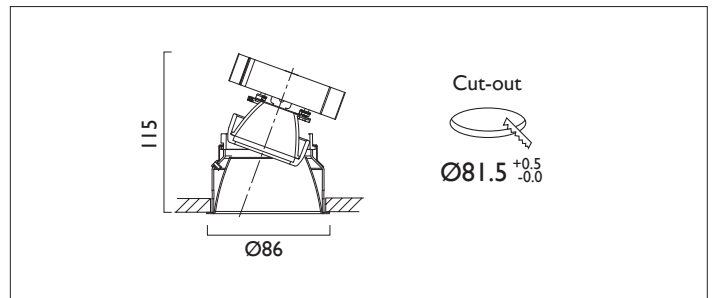

# MINITRIM X86 DIRECTIONAL

MINITRIM X86 DIRECTIONAL Round recessed downlighter with no separate ceiling trim, a choice of deep reflector and beam distribution. 0-25° tilt, 340° rotation. Overall diameter 86mm, cut out 81.5mm. Xicato LED.

Product Number	D6122/*Engine
Lamp Type	Xicato LED, Up to 1300 lumens
Reflector	Satin Silver
Beam Angle	20°
Construction	Aluminium / Steel
IP	IP20
Control	Driver

Please Note: For lumen output/power, colour temperature and protocols and appropriate Light Engine should also be specified.