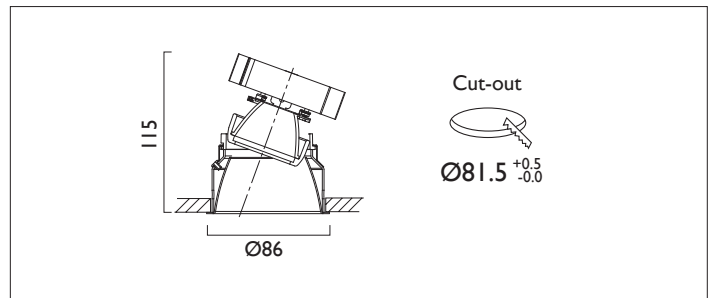

# MINITRIM X86 DIRECTIONAL

MINITRIM X86 DIRECTIONAL Round recessed downlighter with no separate ceiling trim, a choice of deep reflector and beam distribution. 0-25° tilt, 340° rotation. Overall diameter 86mm, cut out 81.5mm. Xicato LED.

Product Number	D6141/*Engine
Lamp Type	Xicato LED, Up to 2000 lumens
Reflector	Specular Silver
Beam Angle	40°
Construction	Aluminium / Steel
IP	IP20
Control	Driver

Please Note: For lumen output/power, colour temperature and protocols and appropriate Light Engine should also be specified.