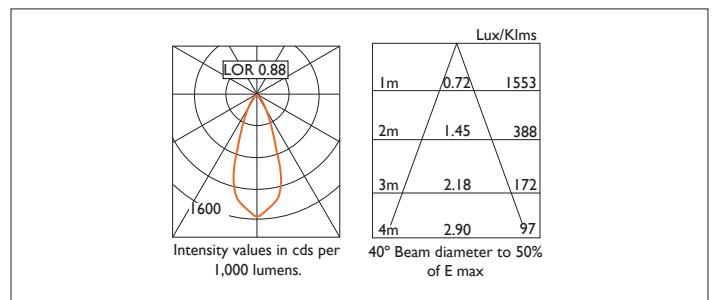

# MINITRIM X86 DIRECTIONAL

MINITRIM X86 DIRECTIONAL Round recessed downlighter with no separate ceiling trim, a choice of deep reflector and beam distribution. 0-25° tilt, 340° rotation. Overall diameter 86mm, cut out 81.5mm. Xicato LED.