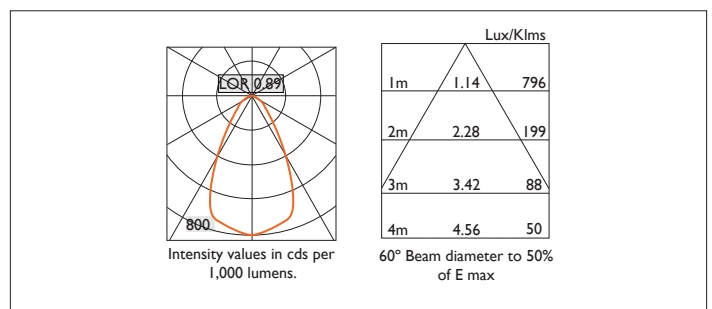

MINITRIM X86 DIRECTIONAL

MINITRIM X86 DIRECTIONAL Round recessed downlighter with no separate ceiling trim, a choice of deep reflector and beam distribution. 0-25° tilt, 340° rotation. Overall diameter 86mm, cut out 81.5mm. Xicato LED.

Product Number	D6161/*Engine
Lamp Type	Xicato LED, Up to 2000 lumens
Reflector	Specular Silver
Beam Angle	60°
Construction	Aluminium / Steel
IP	IP20
Control	Driver

Please Note: For lumen output/power, colour temperature and protocols and appropriate Light Engine should also be specified.

*Light Engine Specification

Xicato XTM 50,000 hours >Ra80

07A	720 lm	4.5W	160 lm/w	350mA
09A	965 lm	6.6W	146 lm/w	500mA
13A	1300 lm	9.5W	137 lm/w	700mA
14A	1490 lm	10.6W	141 lm/w	500mA
20A	2000 lm	15.2W	131 lm/w	700mA