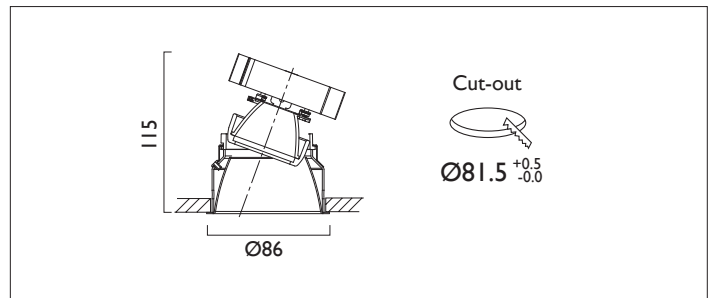

MINITRIM X86 DIRECTIONAL

MINITRIM X86 DIRECTIONAL Round recessed downlighter with no separate ceiling trim, a choice of deep reflector and beam distribution. 0-25° tilt, 340° rotation. Overall diameter 86mm, cut out 81.5mm. Xicato LED.

Product Number	D6161/*Engine
Lamp Type	Xicato LED, Up to 2000 lumens
Reflector	Specular Silver
Beam Angle	60°
Construction	Aluminium / Steel
IP	IP20
Control	Driver

Please Note: For lumen output/power, colour temperature and protocols and appropriate Light Engine should also be specified.