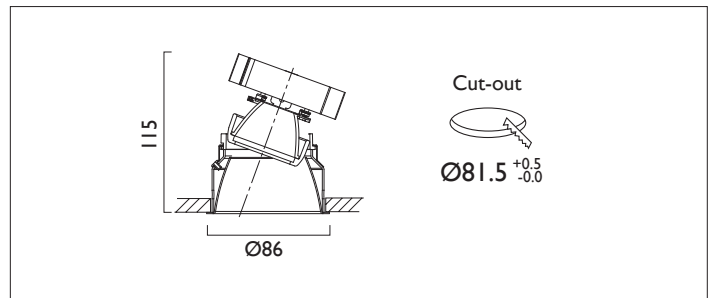

MINITRIM X86 DIRECTIONAL IP44

MINITRIM X86 DIRECTIONAL IP44 Round recessed down-lighter with no separate ceiling trim, a choice of deep reflector and beam distribution. 0-25° tilt, 340° rotation. Overall diameter 86mm, cut out 81.5mm. Xicato LED.

Product Number	D6241/*Engine
Lamp Type	Xicato LED, Up to 2000 lumens
Reflector	Specular Silver
Beam Angle	40°
Construction	Aluminium / Steel / Plastic
IP	IP44
Control	Driver

Please Note: For lumen output/power, colour temperature and protocols and appropriate Light Engine should also be specified.