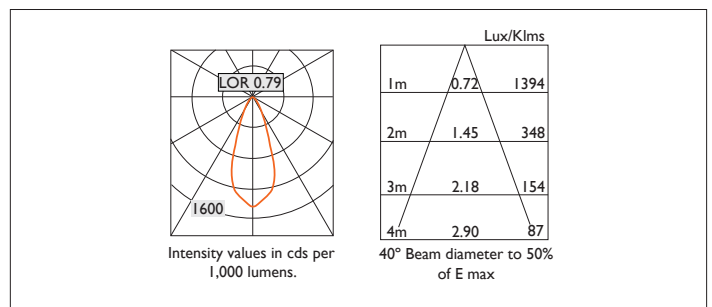

MINITRIM X86 DIRECTIONAL IP44

MINITRIM X86 DIRECTIONAL IP44 Round recessed down-lighter with no separate ceiling trim, a choice of deep reflector and beam distribution. 0-25° tilt, 340° rotation. Overall diameter 86mm, cut out 81.5mm. Xicato LED.

Product Number	D6241/*Engine
Lamp Type	Xicato LED, Up to 2000 lumens
Reflector	Specular Silver
Beam Angle	40°
Construction	Aluminium / Steel / Plastic
IP	IP44
Control	Driver

Please Note: For lumen output/power, colour temperature and protocols and appropriate Light Engine should also be specified.

*Light Engine Specification

Xicato XTM 50,000 hours >Ra80

07A	720 lm	4.5W	160 lm/w	350mA
09A	965 lm	6.6W	146 lm/w	500mA
13A	1300 lm	9.5W	137 lm/w	700mA
14A	1490 lm	10.6W	141 lm/w	500mA
20A	2000 lm	15.2W	131 lm/w	700mA