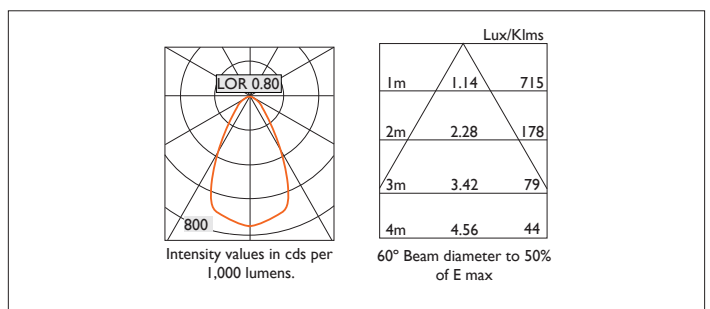

# MINITRIM X86 DIRECTIONAL IP44

MINITRIM X86 DIRECTIONAL IP44 Round recessed down-lighter with no separate ceiling trim, a choice of deep reflector and beam distribution. 0-25° tilt, 340° rotation. Overall diameter 86mm, cut out 81.5mm. Xicato LED.

Product Number	D6261/*Engine
Lamp Type	Xicato LED, Up to 2000 lumens
Reflector	Specular Silver
Beam Angle	60°
Construction	Aluminium / Steel / Plastic
IP	IP44
Control	Driver

Please Note: For lumen output/power, colour temperature and protocols and appropriate Light Engine should also be specified.

### \*Light Engine Specification

Xicato XTM 50,000 hours >Ra80

07A	720 lm	4.5W	160 lm/w	350mA
09A	965 lm	6.6W	146 lm/w	500mA
13A	1300 lm	9.5W	137 lm/w	700mA
14A	1490 lm	10.6W	141 lm/w	500mA
20A	2000 lm	15.2W	131 lm/w	700mA