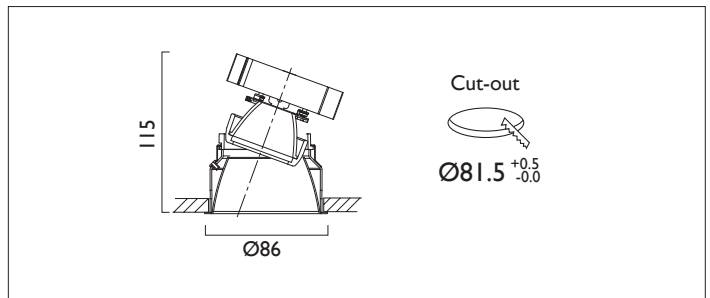

# MINITRIM X86 DIRECTIONAL IP44

MINITRIM X86 DIRECTIONAL IP44 Round recessed down-lighter with no separate ceiling trim, a choice of deep reflector and beam distribution. 0-25° tilt, 340° rotation. Overall diameter 86mm, cut out 81.5mm. Xicato LED.

Product Number	D6261/*Engine
Lamp Type	Xicato LED, Up to 2000 lumens
Reflector	Specular Silver
Beam Angle	60°
Construction	Aluminium / Steel / Plastic
IP	IP44
Control	Driver

Please Note: For lumen output/power, colour temperature and protocols and appropriate Light Engine should also be specified.