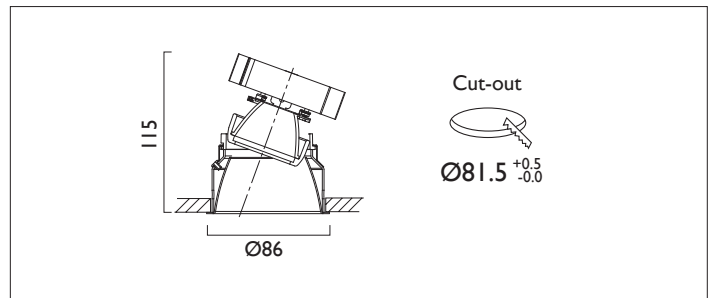

# MINITRIM X86 DIRECTIONAL

MINITRIM X86 DIRECTIONAL Round recessed downlighter with no separate ceiling trim, a choice of deep reflector and beam distribution. 0-25° tilt, 340° rotation. Overall diameter 86mm, cut out 81.5mm. Xicato LED.

Product Number	D6162/*Engine
Lamp Type	Xicato LED, Up to 2000 lumens
Reflector	Satin Silver
Beam Angle	60°
Construction	Aluminium / Steel
IP	IP20
Control	Driver

Please Note: For lumen output/power, colour temperature and protocols and appropriate Light Engine should also be specified.