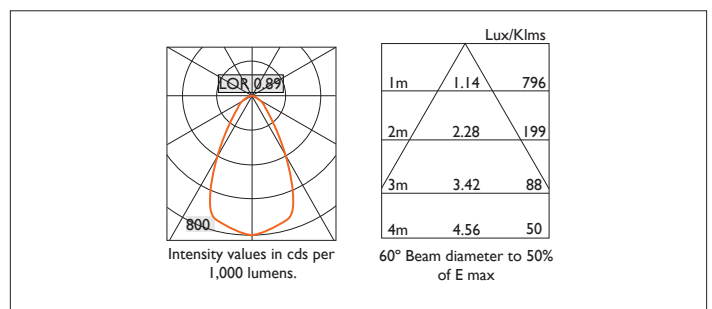

# MINITRIM X86 DIRECTIONAL

MINITRIM X86 DIRECTIONAL Round recessed downlighter with no separate ceiling trim, a choice of deep reflector and beam distribution. 0-25° tilt, 340° rotation. Overall diameter 86mm, cut out 81.5mm. Xicato LED.

Product Number	D6162/*Engine
Lamp Type	Xicato LED, Up to 2000 lumens
Reflector	Satin Silver
Beam Angle	60°
Construction	Aluminium / Steel
IP	IP20
Control	Driver

Please Note: For lumen output/power, colour temperature and protocols and appropriate Light Engine should also be specified.