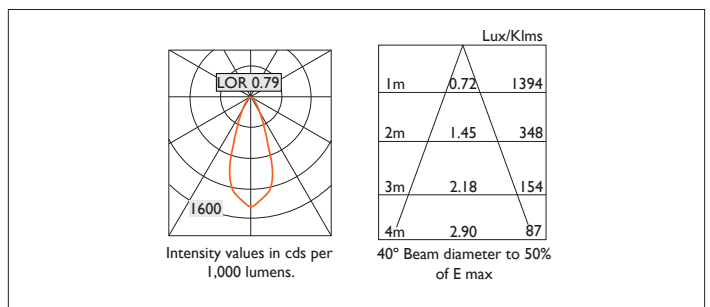

# MINITRIM X86 DIRECTIONAL IP44

MINITRIM X86 with Xicato LED recessed downlighter with deep cone reflector finished in Satin silver. No separate ceiling trim offers a minimal appearance. Overall diameter 86mm, cut out 81.5mm.

Product Number	D6242/*Engine
Lamp Type	Xicato LED, Up to 2000 lumens
Reflector	Satin Silver
Beam Angle	40°
Construction	Aluminium / Steel
IP	IP44
Control	Driver

Please Note: For lumen output/power, colour temperature and protocols and appropriate Light Engine should also be specified.

### \*Light Engine Specification

Xicato XTM L80 50,000 hours >Ra80

07A	720 lm	4.5W	160 lm/w	350mA
09A	965 lm	6.6W	146 lm/w	500mA
13A	1300 lm	9.5W	137 lm/w	700mA
14A	1490 lm	10.6W	141 lm/w	500mA
20A	2000 lm	15.2W	131 lm/w	700mA