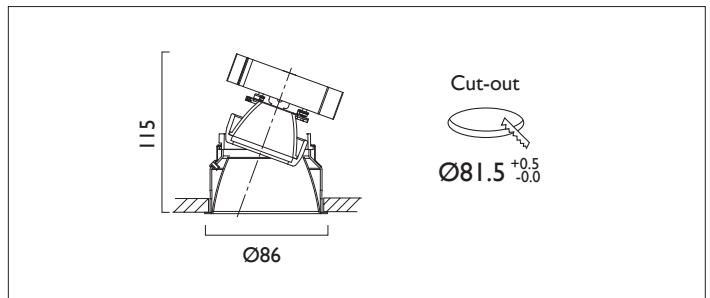

# MINITRIM X86 DIRECTIONAL IP44

MINITRIM X86 with Xicato LED recessed downlighter with deep cone reflector finished in Satin silver. No separate ceiling trim offers a minimal appearance. Overall diameter 86mm, cut out 81.5mm.

Product Number	D6242/*Engine
Lamp Type	Xicato LED, Up to 2000 lumens
Reflector	Satin Silver
Beam Angle	40°
Construction	Aluminium / Steel
IP	IP44
Control	Driver

Please Note: For lumen output/power, colour temperature and protocols and appropriate Light Engine should also be specified.