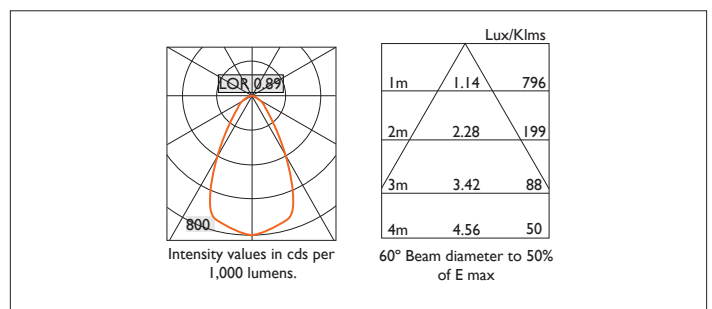

MINITRIM X86 DIRECTIONAL

MINITRIM X86 DIRECTIONAL Round recessed downlighter with no separate ceiling trim, a choice of deep reflector and beam distribution. 0-25° tilt, 340° rotation. Overall diameter 86mm, cut out 81.5mm. Xicato LED.

Product Number	D6163/*Engine
Lamp Type	Xicato LED, Up to 2000 lumens
Reflector	Black
Beam Angle	60°
Construction	Aluminium / Steel
IP	IP20
Control	Driver

Please Note: For lumen output/power, colour temperature and protocols and appropriate Light Engine should also be specified.

*Light Engine Specification

Xicato XTM 50,000 hours >Ra80

07A	720 lm	4.5W	160 lm/w	350mA
09A	965 lm	6.6W	146 lm/w	500mA
13A	1300 lm	9.5W	137 lm/w	700mA
14A	1490 lm	10.6W	141 lm/w	500mA
20A	2000 lm	15.2W	131 lm/w	700mA