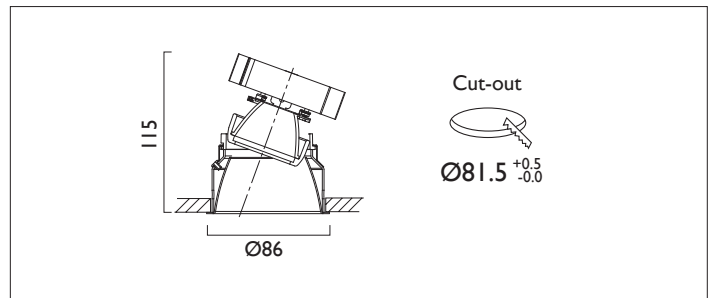

MINITRIM X86 DIRECTIONAL

MINITRIM X86 DIRECTIONAL Round recessed downlighter with no separate ceiling trim, a choice of deep reflector and beam distribution. 0-25° tilt, 340° rotation. Overall diameter 86mm, cut out 81.5mm. Xicato LED.

Product Number	D6163/*Engine
Lamp Type	Xicato LED, Up to 2000 lumens
Reflector	Black
Beam Angle	60°
Construction	Aluminium / Steel
IP	IP20
Control	Driver

Please Note: For lumen output/power, colour temperature and protocols and appropriate Light Engine should also be specified.