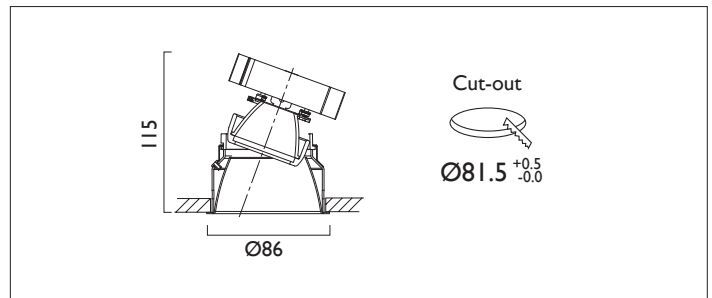

MINITRIM X86 DIRECTIONAL IP44

MINITRIM X86 DIRECTIONAL IP44 Round recessed down-lighter with no separate ceiling trim, a choice of deep reflector and beam distribution. 0-25° tilt, 340° rotation. Overall diameter 86mm, cut out 81.5mm. Xicato LED.