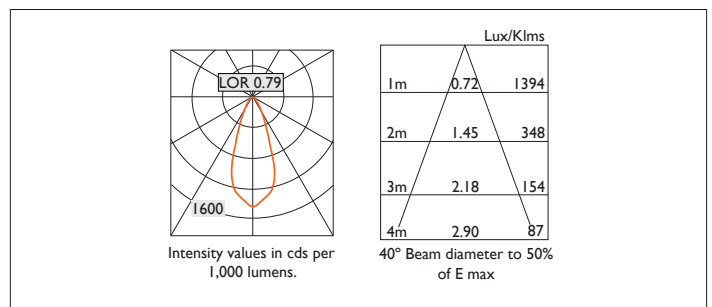

MINITRIM X86 DIRECTIONAL IP44

MINITRIM X86 DIRECTIONAL IP44 Round recessed down-lighter with no separate ceiling trim, a choice of deep reflector and beam distribution. 0-25° tilt, 340° rotation. Overall diameter 86mm, cut out 81.5mm. Xicato LED.