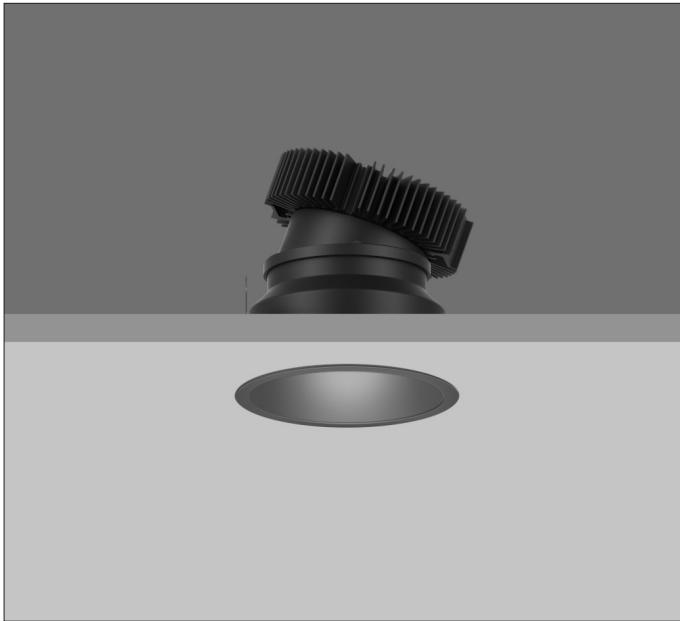

# MINITRIM X86 DIRECTIONAL IP44

MINITRIM X86 DIRECTIONAL IP44 Round recessed down-lighter with no separate ceiling trim, a choice of deep reflector and beam distribution. 0-25° tilt, 340° rotation. Overall diameter 86mm, cut out 81.5mm. Xicato LED.

Product Number	D6263/*Engine
Lamp Type	Xicato LED, Up to 2000 lumens
Reflector	Black
Beam Angle	60°
Construction	Aluminium / Steel / Plastic
IP	IP44
Control	Driver

Please Note: For lumen output/power, colour temperature and protocols and appropriate Light Engine should also be specified.