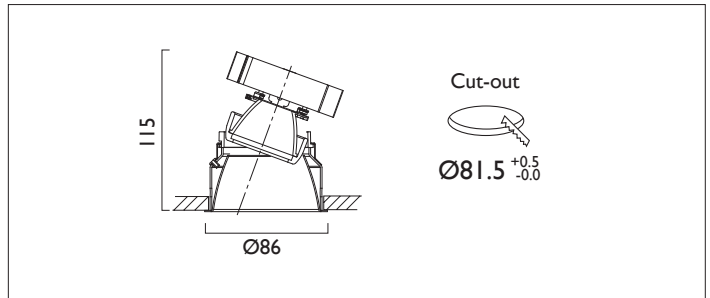

# MINITRIM X86 DIRECTIONAL IP44

MINITRIM X86 DIRECTIONAL IP44 Round recessed down-lighter with no separate ceiling trim, a choice of deep reflector and beam distribution. 0-25° tilt, 340° rotation. Overall diameter 86mm, cut out 81.5mm. Xicato LED.

Product Number	D6263/*Engine
Lamp Type	Xicato LED, Up to 2000 lumens
Reflector	Black
Beam Angle	60°
Construction	Aluminium / Steel / Plastic
IP	IP44
Control	Driver

Please Note: For lumen output/power, colour temperature and protocols and appropriate Light Engine should also be specified.