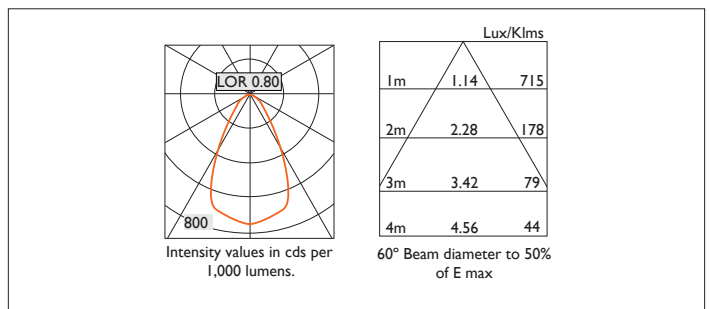

# MINITRIM X86 DIRECTIONAL IP44

MINITRIM X86 DIRECTIONAL IP44 Round recessed down-lighter with no separate ceiling trim, a choice of deep reflector and beam distribution. 0-25° tilt, 340° rotation. Overall diameter 86mm, cut out 81.5mm. Xicato LED.

Product Number	D6263/*Engine
Lamp Type	Xicato LED, Up to 2000 lumens
Reflector	Black
Beam Angle	60°
Construction	Aluminium / Steel / Plastic
IP	IP44
Control	Driver

Please Note: For lumen output/power, colour temperature and protocols and appropriate Light Engine should also be specified.