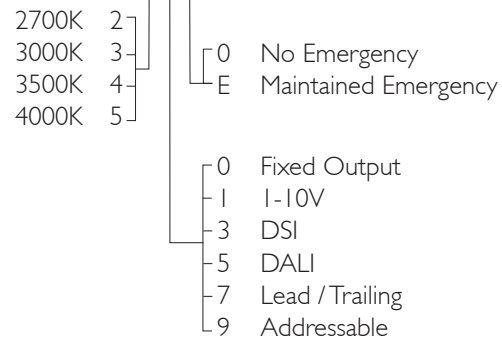

*Light Engine Specification

Xicato XTM 50,000 hours >Ra80

07A	---	720 lm	4.5W	160 lm/w	350mA
09A	---	965 lm	6.6W	146 lm/w	500mA
13A	---	1300 lm	9.5W	137 lm/w	700mA
14A	---	1490 lm	10.6W	141 lm/w	500mA
20A	---	2000 lm	15.2W	131 lm/w	700mA