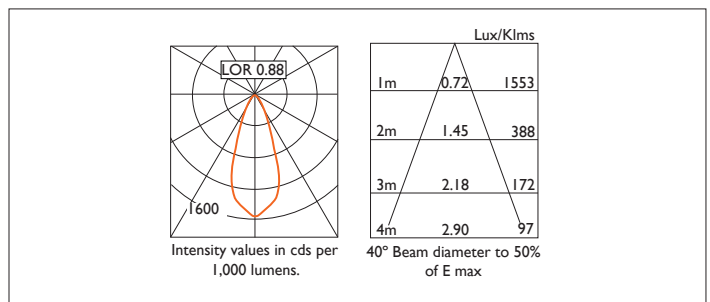

MINITRIM X86 DIRECTIONAL

MINITRIM X86 DIRECTIONAL Round recessed downlighter with no separate ceiling trim, a choice of deep reflector and beam distribution. 0-25° tilt, 340° rotation. Overall diameter 86mm, cut out 81.5mm. Xicato LED.

Product Number	D6144/*Engine
Lamp Type	Xicato LED, Up to 2000 lumens
Reflector	White
Beam Angle	40°
Construction	Aluminium / Steel
IP	IP20
Control	Driver

Please Note: For lumen output/power, colour temperature and protocols and appropriate Light Engine should also be specified.

*Light Engine Specification

Xicato XTM 50,000 hours >Ra80

07A	720 lm	4.5W	160 lm/w	350mA
09A	965 lm	6.6W	146 lm/w	500mA
13A	1300 lm	9.5W	137 lm/w	700mA
14A	1490 lm	10.6W	141 lm/w	500mA
20A	2000 lm	15.2W	131 lm/w	700mA