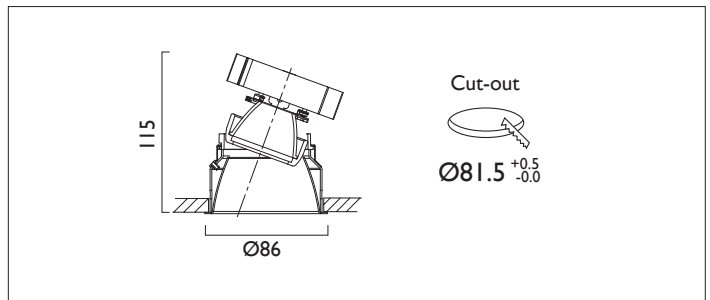

MINITRIM X86 DIRECTIONAL

MINITRIM X86 DIRECTIONAL Round recessed downlighter with no separate ceiling trim, a choice of deep reflector and beam distribution. 0-25° tilt, 340° rotation. Overall diameter 86mm, cut out 81.5mm. Xicato LED.

Product Number	D6144/*Engine
Lamp Type	Xicato LED, Up to 2000 lumens
Reflector	White
Beam Angle	40°
Construction	Aluminium / Steel
IP	IP20
Control	Driver

Please Note: For lumen output/power, colour temperature and protocols and appropriate Light Engine should also be specified.