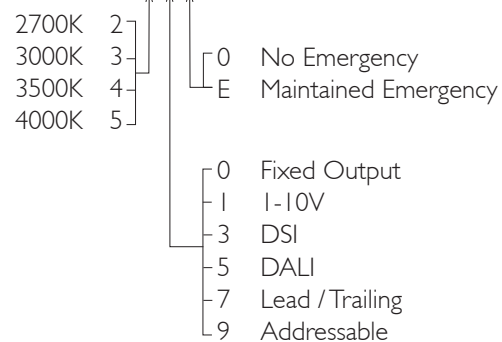

*Light Engine Specification

Xicato XTM 50,000 hours >Ra80

07A	---	720 lm	4.5W	160 lm/w	350mA
09A	---	965 lm	6.6W	146 lm/w	500mA
13A	---	1300 lm	9.5W	137 lm/w	700mA
14A	---	1490 lm	10.6W	141 lm/w	500mA
20A	---	2000 lm	15.2W	131 lm/w	700mA