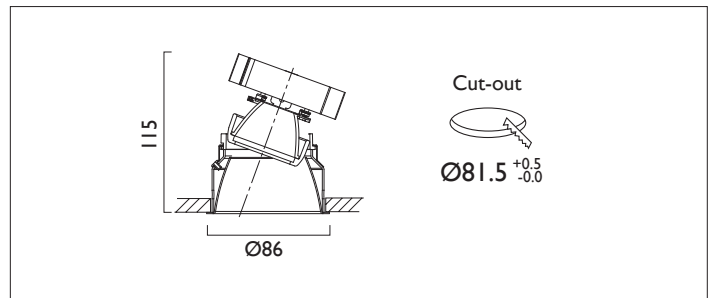

# MINITRIM X86 DIRECTIONAL IP44

MINITRIM X86 DIRECTIONAL IP44 Round recessed down-lighter with no separate ceiling trim, a choice of deep reflector and beam distribution. 0-25° tilt, 340° rotation. Overall diameter 86mm, cut out 81.5mm. Xicato LED.

Product Number	D6264/*Engine
Lamp Type	Xicato LED, Up to 2000 lumens
Reflector	White
Beam Angle	60°
Construction	Aluminium / Steel / Plastic
IP	IP44
Control	Driver

Please Note: For lumen output/power, colour temperature and protocols and appropriate Light Engine should also be specified.