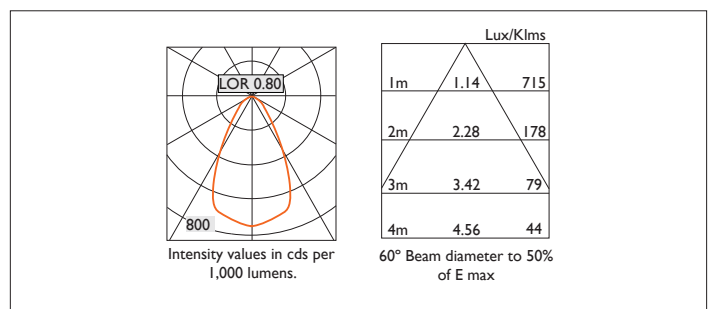

# MINITRIM X86 DIRECTIONAL IP44

MINITRIM X86 DIRECTIONAL IP44 Round recessed down-lighter with no separate ceiling trim, a choice of deep reflector and beam distribution. 0-25° tilt, 340° rotation. Overall diameter 86mm, cut out 81.5mm. Xicato LED.

Product Number	D6264/*Engine
Lamp Type	Xicato LED, Up to 2000 lumens
Reflector	White
Beam Angle	60°
Construction	Aluminium / Steel / Plastic
IP	IP44
Control	Driver

Please Note: For lumen output/power, colour temperature and protocols and appropriate Light Engine should also be specified.