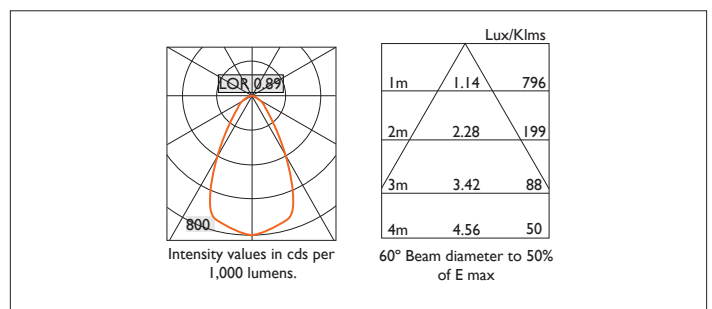

MINITRIM X86 DIRECTIONAL

MINITRIM X86 DIRECTIONAL Round recessed downlighter with no separate ceiling trim, a choice of deep reflector and beam distribution. 0-25° tilt, 340° rotation. Overall diameter 86mm, cut out 81.5mm. Xicato LED.

Product Number	D6165/*Engine
Lamp Type	Xicato LED, Up to 2000 lumens
Reflector	Gold
Beam Angle	60°
Construction	Aluminium / Steel
IP	IP20
Control	Driver

Please Note: For lumen output/power, colour temperature and protocols and appropriate Light Engine should also be specified.