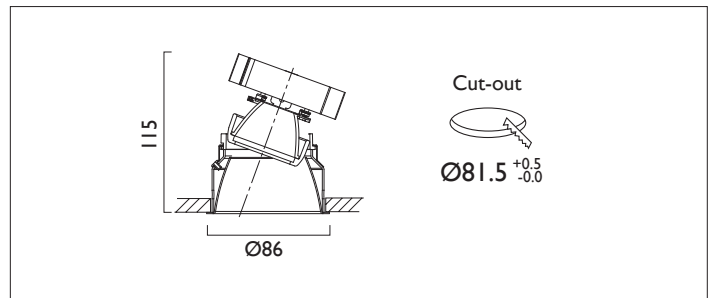

MINITRIM X86 DIRECTIONAL

MINITRIM X86 DIRECTIONAL Round recessed downlighter with no separate ceiling trim, a choice of deep reflector and beam distribution. 0-25° tilt, 340° rotation. Overall diameter 86mm, cut out 81.5mm. Xicato LED.

Product Number	D6165/*Engine
Lamp Type	Xicato LED, Up to 2000 lumens
Reflector	Gold
Beam Angle	60°
Construction	Aluminium / Steel
IP	IP20
Control	Driver

Please Note: For lumen output/power, colour temperature and protocols and appropriate Light Engine should also be specified.