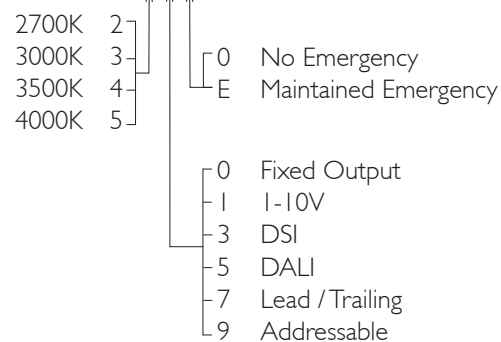

*Light Engine Specification

Xicato XTM 50,000 hours >Ra80

07A	720 lm	4.5W	160 lm/w	350mA
09A	965 lm	6.6W	146 lm/w	500mA
13A	1300 lm	9.5W	137 lm/w	700mA
14A	1490 lm	10.6W	141 lm/w	500mA
20A	2000 lm	15.2W	131 lm/w	700mA