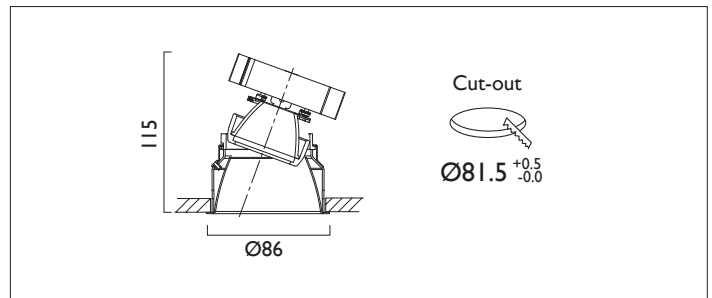

# MINITRIM X86 DIRECTIONAL IP44

MINITRIM X86 DIRECTIONAL IP44 Round recessed down-lighter with no separate ceiling trim, a choice of deep reflector and beam distribution. 0-25° tilt, 340° rotation. Overall diameter 86mm, cut out 81.5mm. Xicato LED.

Product Number	D6245/*Engine
Lamp Type	Xicato LED, Up to 2000 lumens
Reflector	Gold
Beam Angle	40°
Construction	Aluminium / Steel / Plastic
IP	IP44
Control	Driver

Please Note: For lumen output/power, colour temperature and protocols and appropriate Light Engine should also be specified.