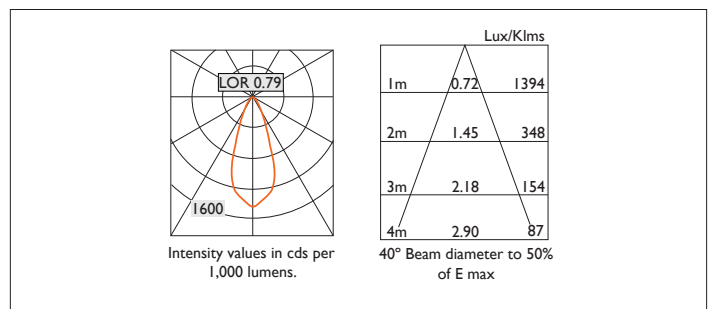

# MINITRIM X86 DIRECTIONAL IP44

MINITRIM X86 DIRECTIONAL IP44 Round recessed down-lighter with no separate ceiling trim, a choice of deep reflector and beam distribution. 0-25° tilt, 340° rotation. Overall diameter 86mm, cut out 81.5mm. Xicato LED.

Product Number	D6245/*Engine
Lamp Type	Xicato LED, Up to 2000 lumens
Reflector	Gold
Beam Angle	40°
Construction	Aluminium / Steel / Plastic
IP	IP44
Control	Driver

Please Note: For lumen output/power, colour temperature and protocols and appropriate Light Engine should also be specified.

### \*Light Engine Specification

Xicato XTM 50,000 hours >Ra80

07A	720 lm	4.5W	160 lm/w	350mA
09A	965 lm	6.6W	146 lm/w	500mA
13A	1300 lm	9.5W	137 lm/w	700mA
14A	1490 lm	10.6W	141 lm/w	500mA
20A	2000 lm	15.2W	131 lm/w	700mA