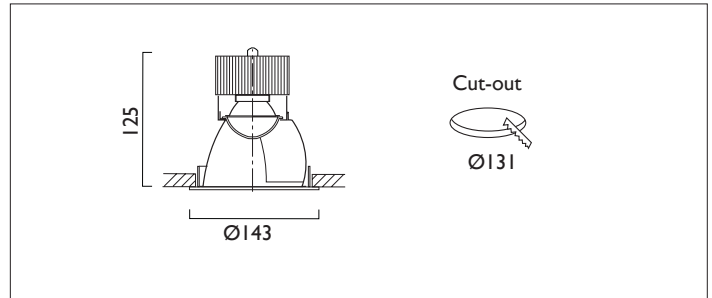

VP X143 IP44 WALLWASHER

VP X143 KICK WALLWASHER Round recessed wallwasher with white ceiling trim and low glare, deep cone, diffused spectro silver reflector and lens optic.
Overall diameter 143mm, cut out 131mm diameter. Xicato LED.

Product Number	C3208/*Engine
Lamp Type	Xicato LED, Up to 2000 lumens
Construction	Aluminium / Steel
Ceiling Trim	White RAL 9010
IP	IP44
Control	Driver

Please Note: For lumen output/power, colour temperature and protocols and appropriate Light Engine should also be specified.