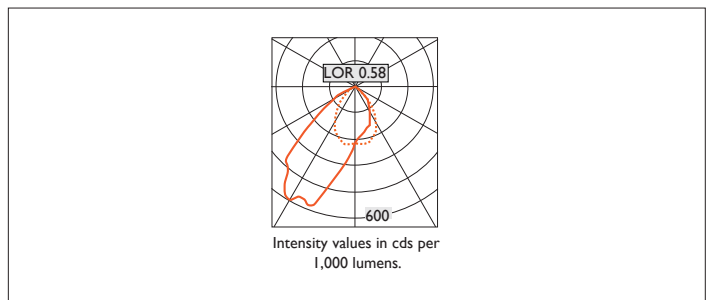

VP X143 LENS WALLWASHER

VP X143 LENS WALLWASHER Round recessed wallwasher with white ceiling trim and low glare, deep cone, diffused spectro silver reflector and lens optic.
Overall diameter 143mm, cut out 131mm diameter. Xicato LED.