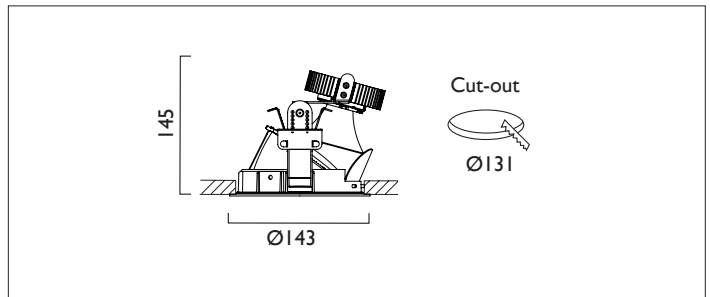

VP X143 LENS WALLWASHER

VP X143 LENS WALLWASHER Round recessed wallwasher with white ceiling trim and low glare, deep cone, diffused spectro silver reflector and lens optic.
Overall diameter 143mm, cut out 131mm diameter. Xicato LED.

Product Number	F5008/*Engine
Lamp Type	Xicato LED, Up to 3000 lumens
Construction	Aluminium / Steel
Ceiling Trim	White RAL 9010
IP	IP20
Control	Driver

Please Note: For lumen output/power, colour temperature and protocols and appropriate Light Engine should also be specified.