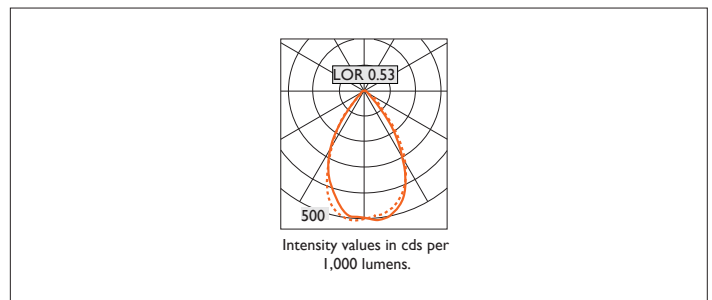

VP X143 CORNER KICK WALLWASHER

VP X143 CORNER KICK WALLWASHER Round recessed wallwasher with white ceiling trim and low glare, deep cone, diffused spectro silver reflector and lens optic.

Overall diameter 143mm, cut out 131mm diameter. Xicato LED.