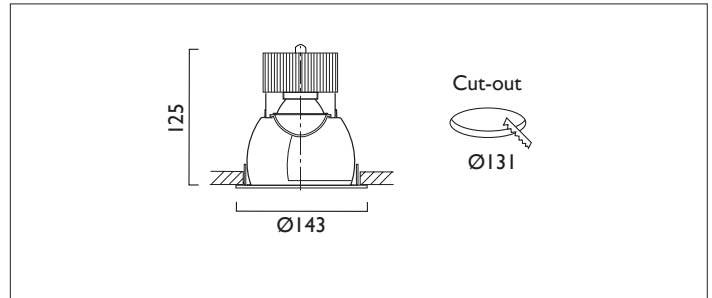

VP X143 CORNER KICK WALLWASHER

VP X143 CORNER KICK WALLWASHER Round recessed wallwasher with white ceiling trim and low glare, deep cone, diffused spectro silver reflector and lens optic.

Overall diameter 143mm, cut out 131mm diameter. Xicato LED.

Product Number	C3708/*Engine
Lamp Type	Xicato LED, Up to 2000 lumens
Construction	Aluminium / Steel
Ceiling Trim	White RAL 9010
IP	IP20
Control	Driver

Please Note: For lumen output/power, colour temperature and protocols and appropriate Light Engine should also be specified.