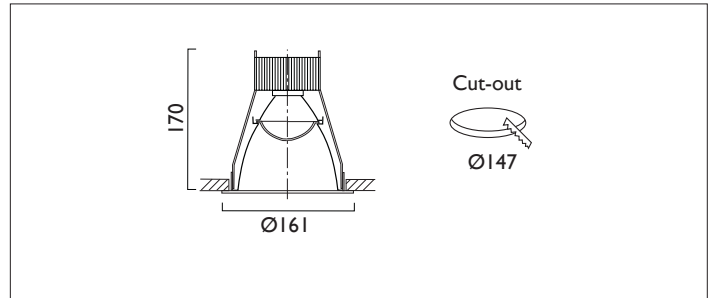

VP X161

VP X161 FIXED Round recessed downlighter with white ceiling trim, low glare, deep cone, diffused spectro silver reflector and lens optic. Overall diameter 161mm, cut out 147mm diameter. Xicato LED.

Product Number	C4108/*Engine
Lamp Type	Xicato LED, Up to 2000 lumens
Construction	Aluminium / Steel
Ceiling Trim	White RAL 9010
IP	IP20
Control	Driver

Please Note: For lumen output/power, colour temperature and protocols and appropriate Light Engine should also be specified.