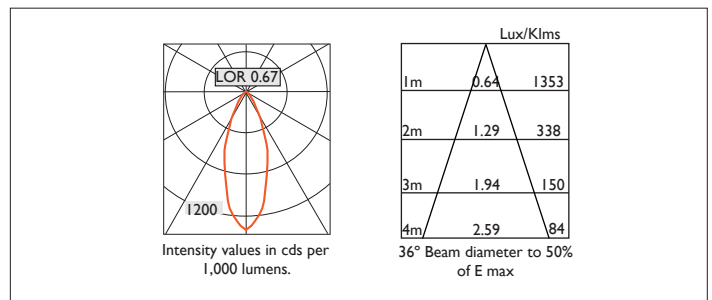

VP X161

VP X161 FIXED Round recessed downlighter with white ceiling trim, low glare, deep cone, diffused spectro silver reflector and lens optic. Overall diameter 161mm, cut out 147mm diameter. Xicato LED.