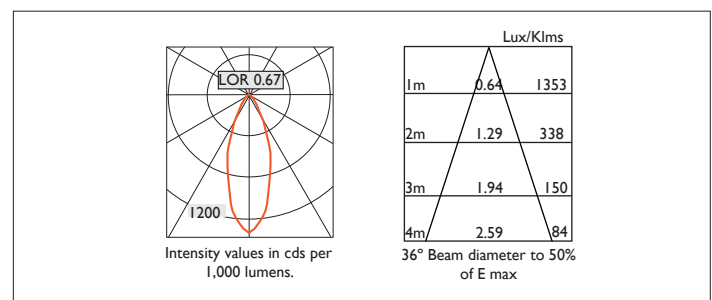

VP X161

VP X161 FIXED Round recessed downlighter with white ceiling trim, low glare, deep cone, diffused spectro silver reflector and lens optic. Overall diameter 161mm, cut out 147mm diameter. Xicato LED.