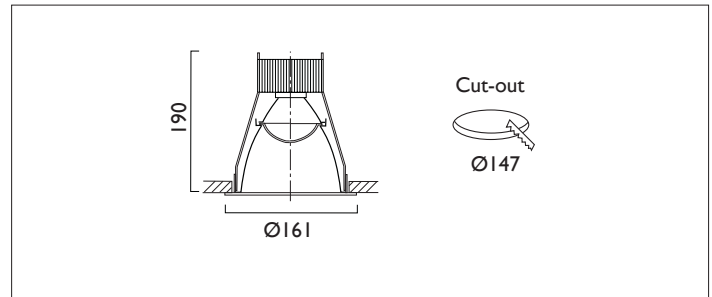

VP X161

VP X161 FIXED Round recessed downlighter with white ceiling trim, low glare, deep cone, diffused spectro silver reflector and lens optic. Overall diameter 161mm, cut out 147mm diameter. Xicato LED.

Product Number	F5808/*Engine
Lamp Type	Xicato LED, Up to 4000 lumens
Construction	Aluminium / Steel
Ceiling Trim	White RAL 9010
IP	IP20
Control	Driver

Please Note: For lumen output/power, colour temperature and protocols and appropriate Light Engine should also be specified.